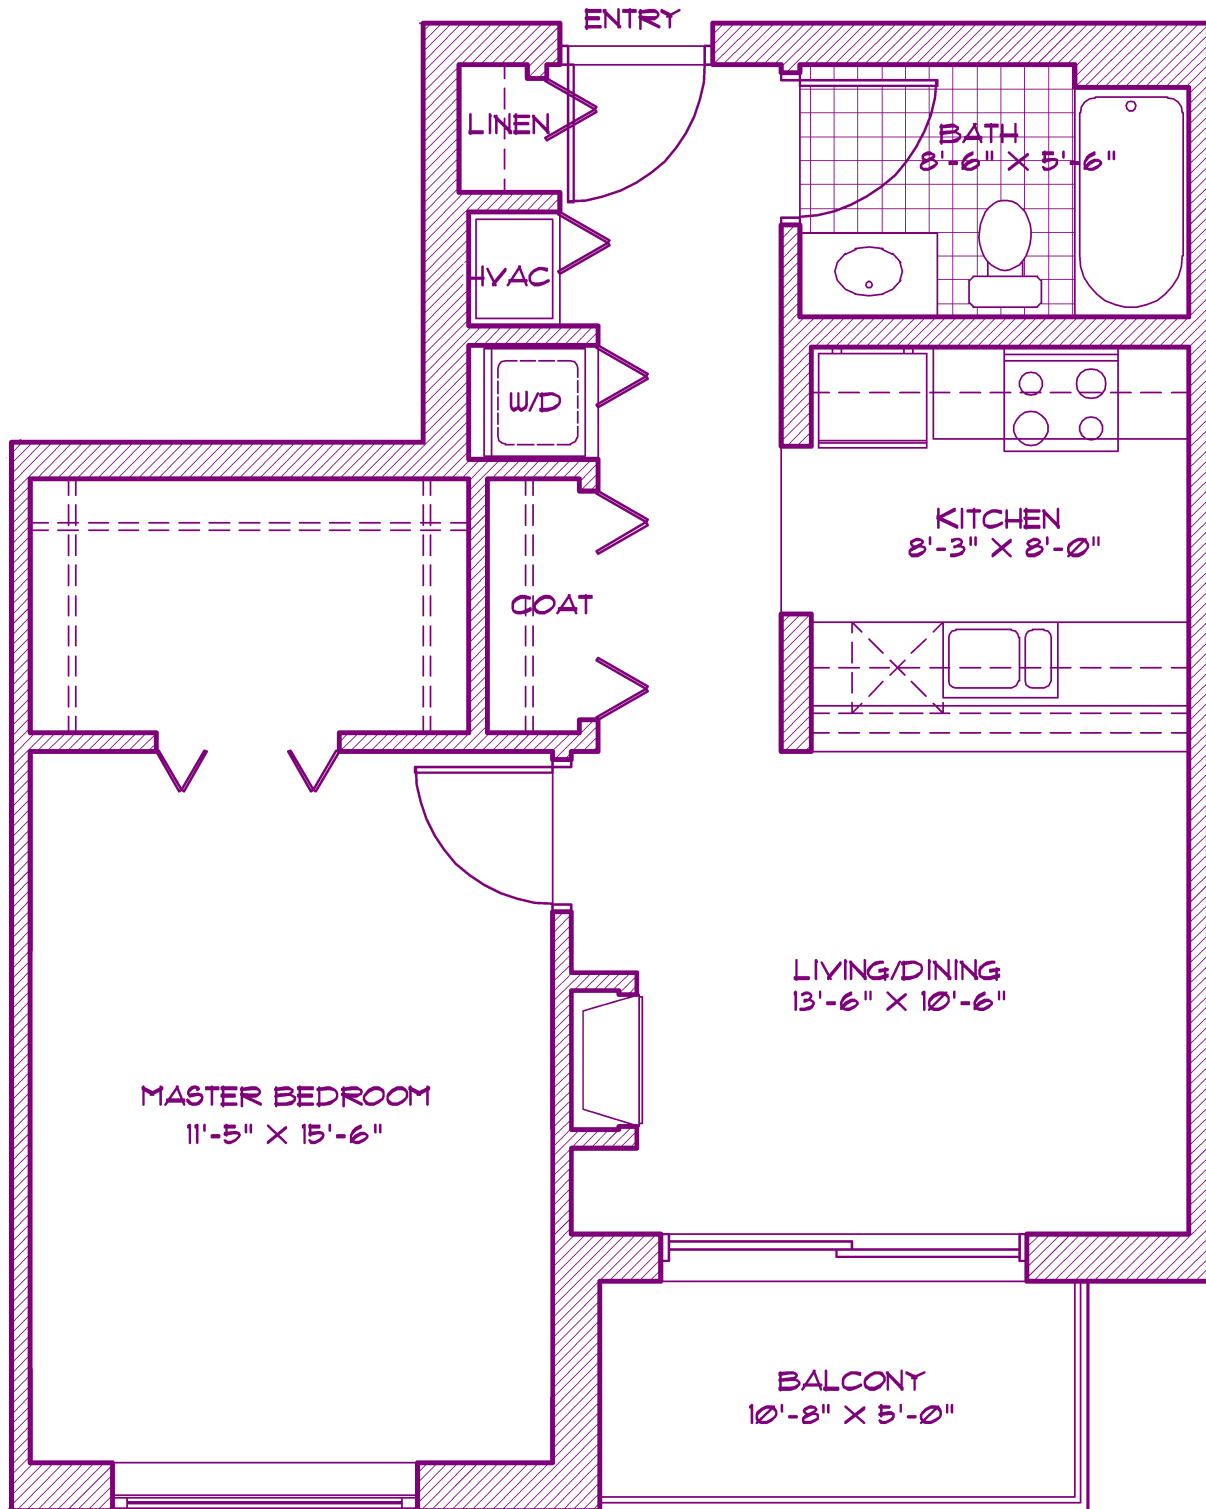

Park • Unit 14 (Floor 4-9) • 739 Sq. Ft.

Sales and Marketing by AMS Realty, Inc • 312.421.0404

All dimensions and specifications are approximate and subject to change without notice.