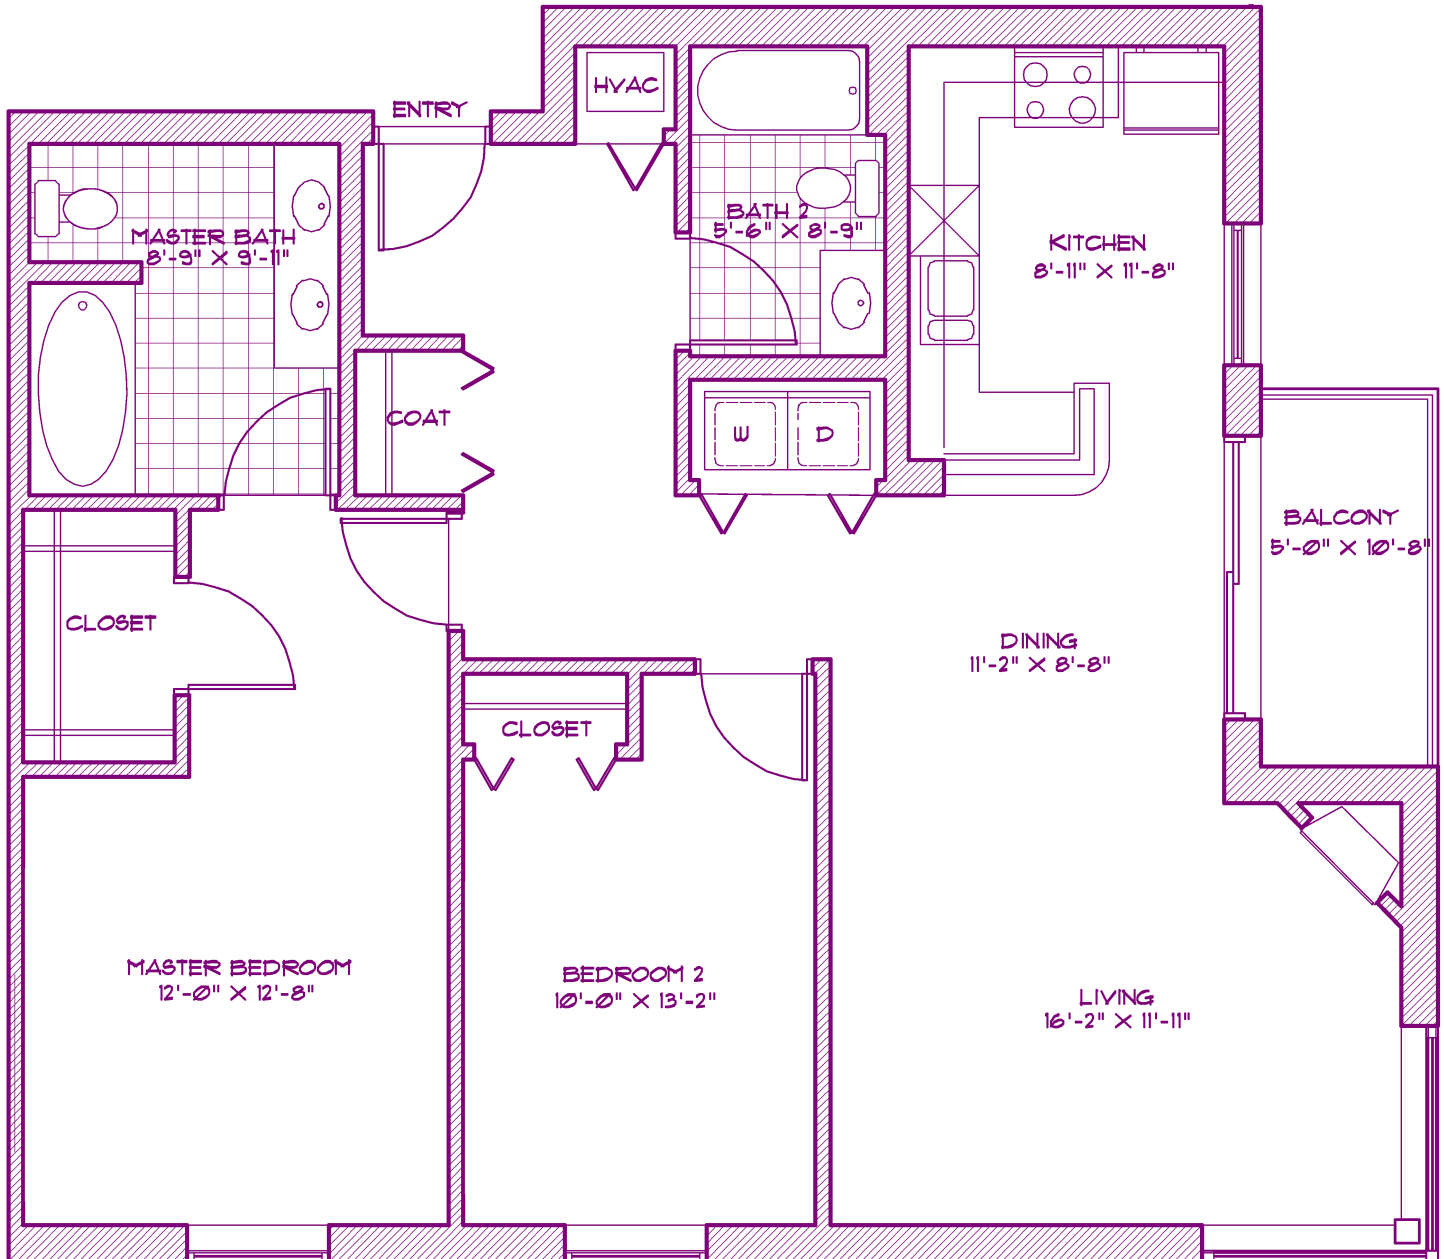

# Westhaven Park

THE NEAR WEST SIDE'S GREAT NEW NEIGHBORHOOD

Chicago • Unit 1, 8, 9 & 16 (Floor 4-9) • 1,318 Sq. Ft.

Sales and Marketing by AMS Realty, Inc • 312.421.0404

All dimensions and specifications are approximate and subject to change without notice.