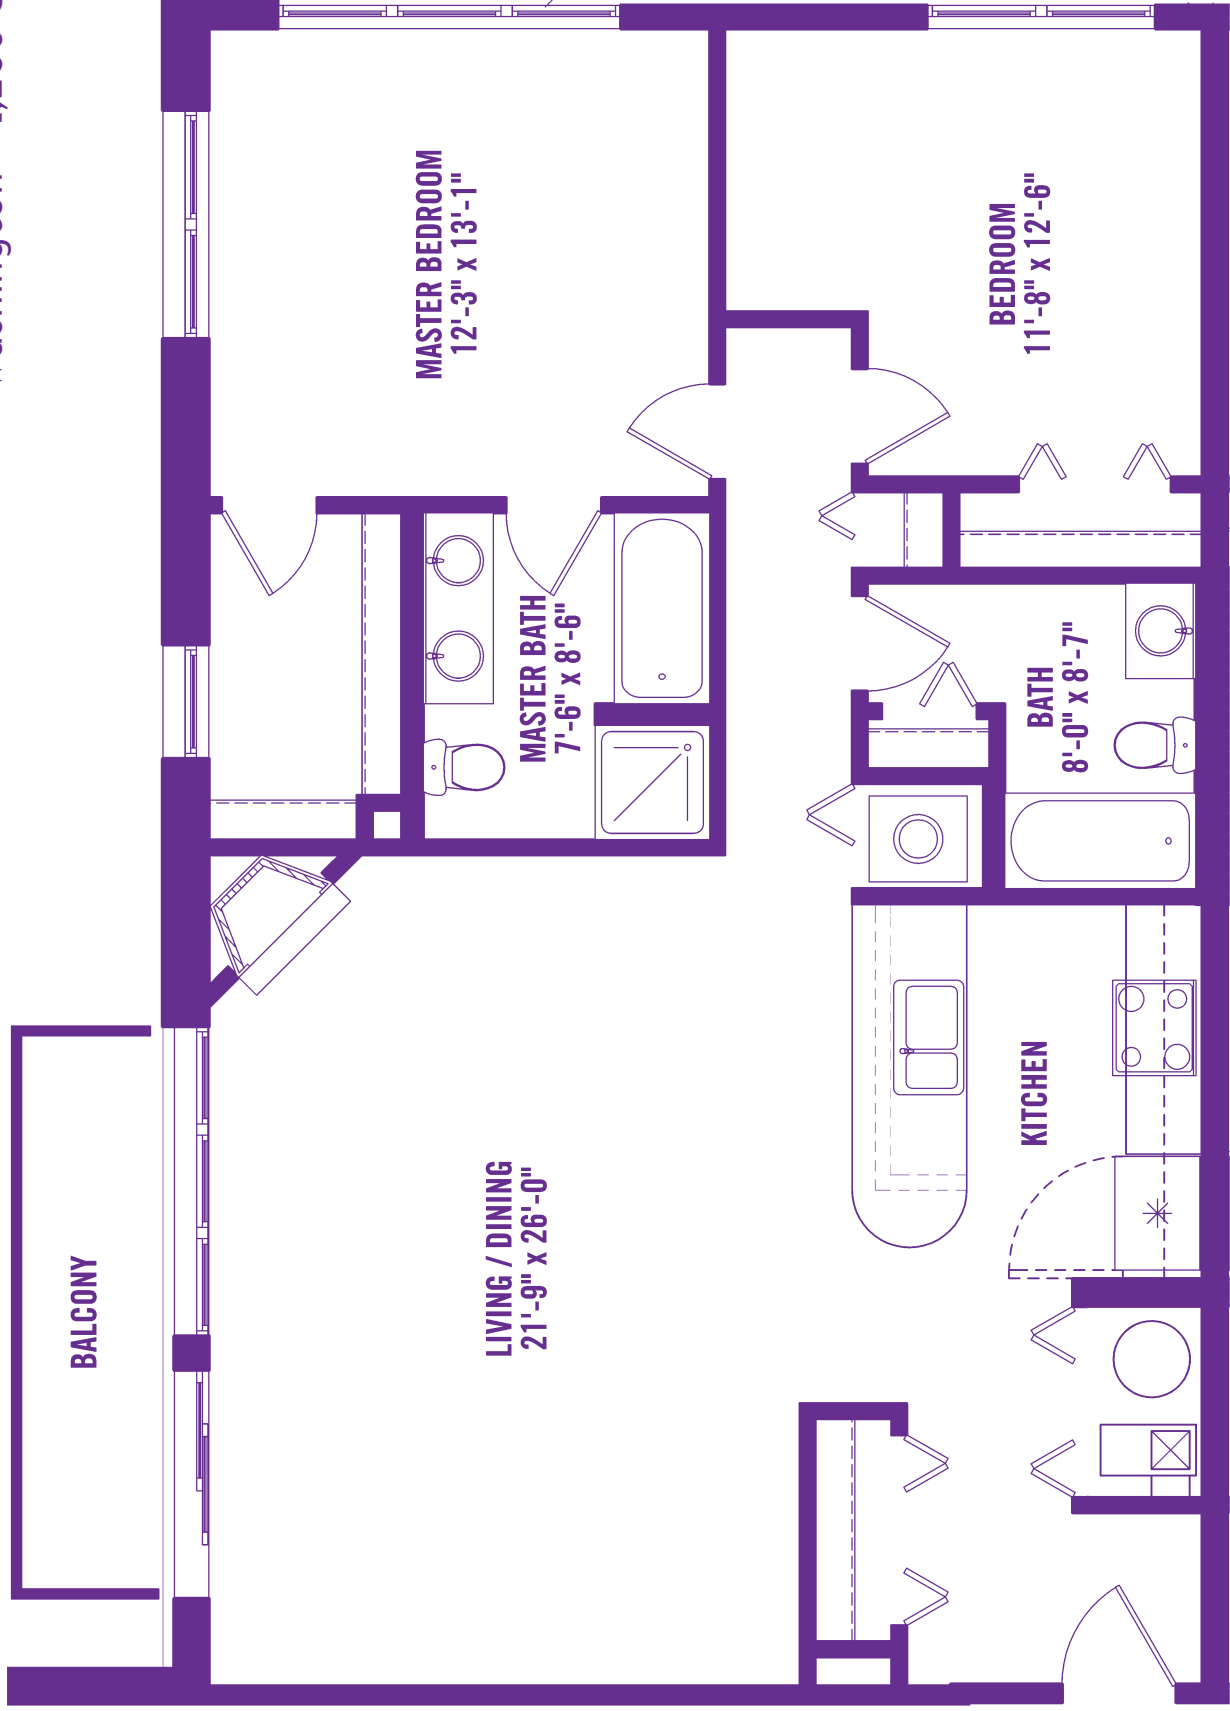

# Westhaven Park

THE NEAR WEST SIDE'S GREAT NEW NEIGHBORHOOD

Washington • 1,290 Sq. Ft.

Sales and Marketing by AMS Realty, Inc • 312.421.0404

All dimensions and specifications are approximate and subject to change without notice.