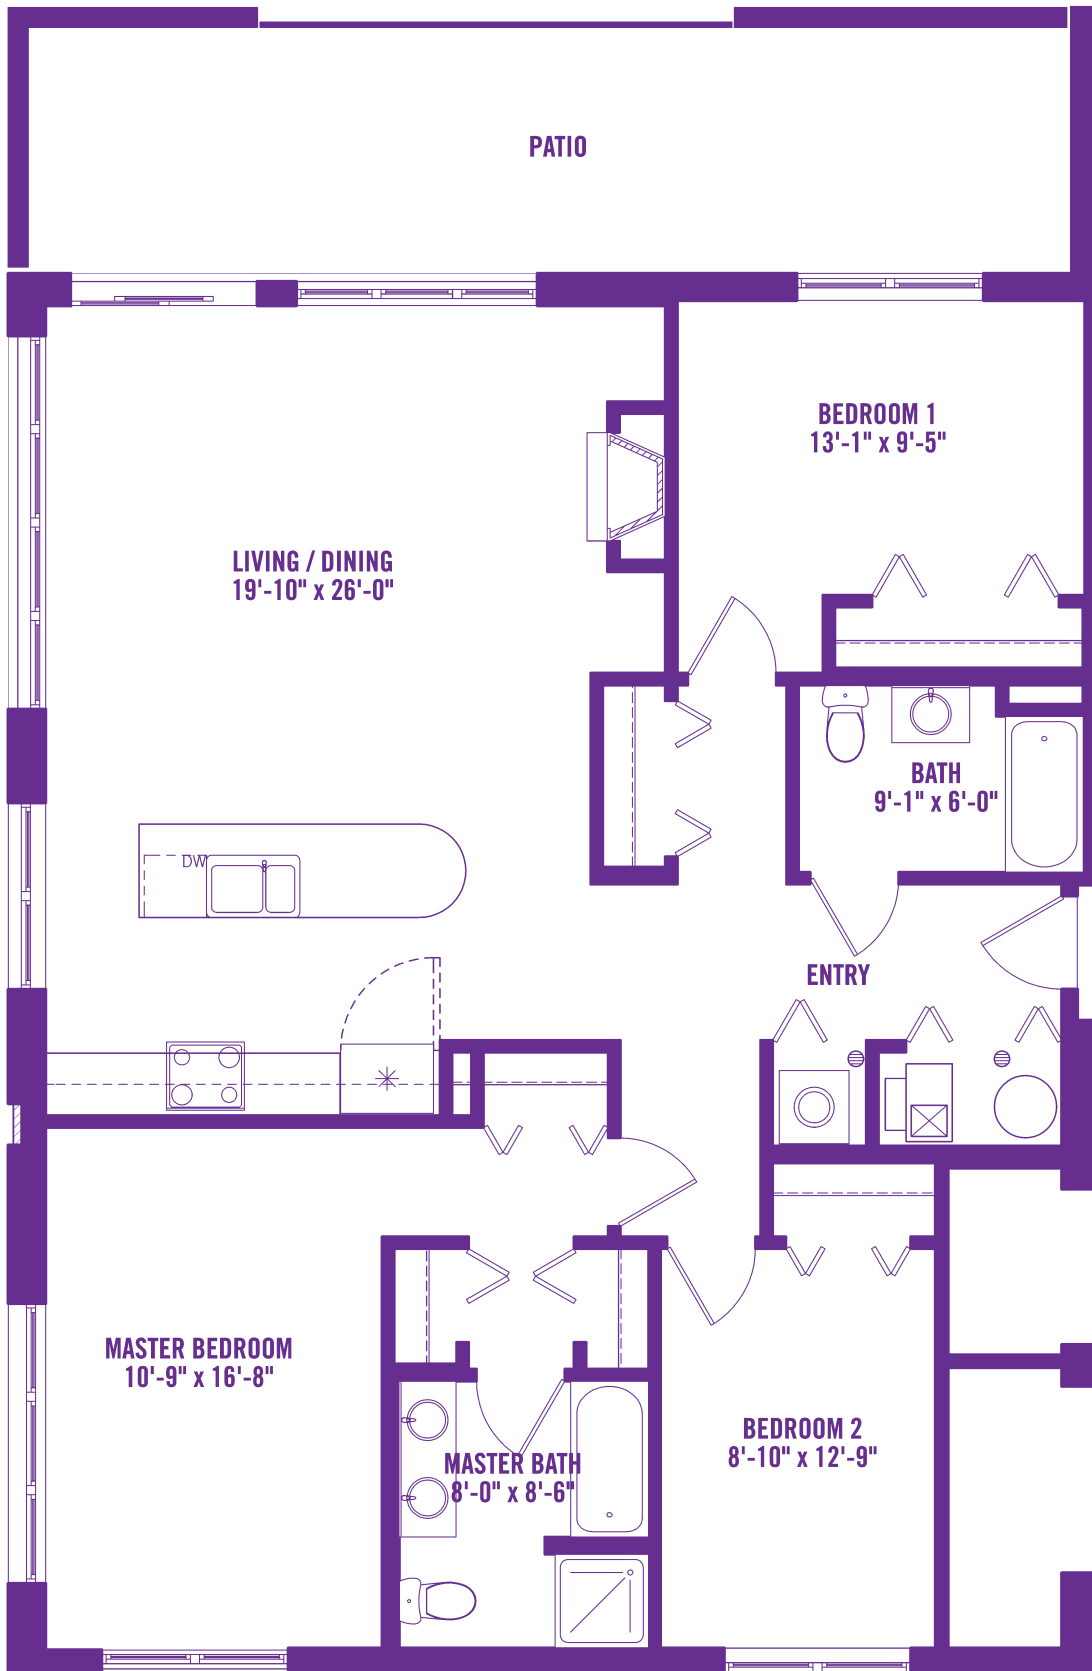

Westhaven Park

THE NEAR WEST SIDE'S GREAT NEW NEIGHBORHOOD

Oakley • 1,779 Sq. Ft.

Sales and Marketing by AMS Realty, Inc • 312.421.0404

All dimensions and specifications are approximate and subject to change without notice.