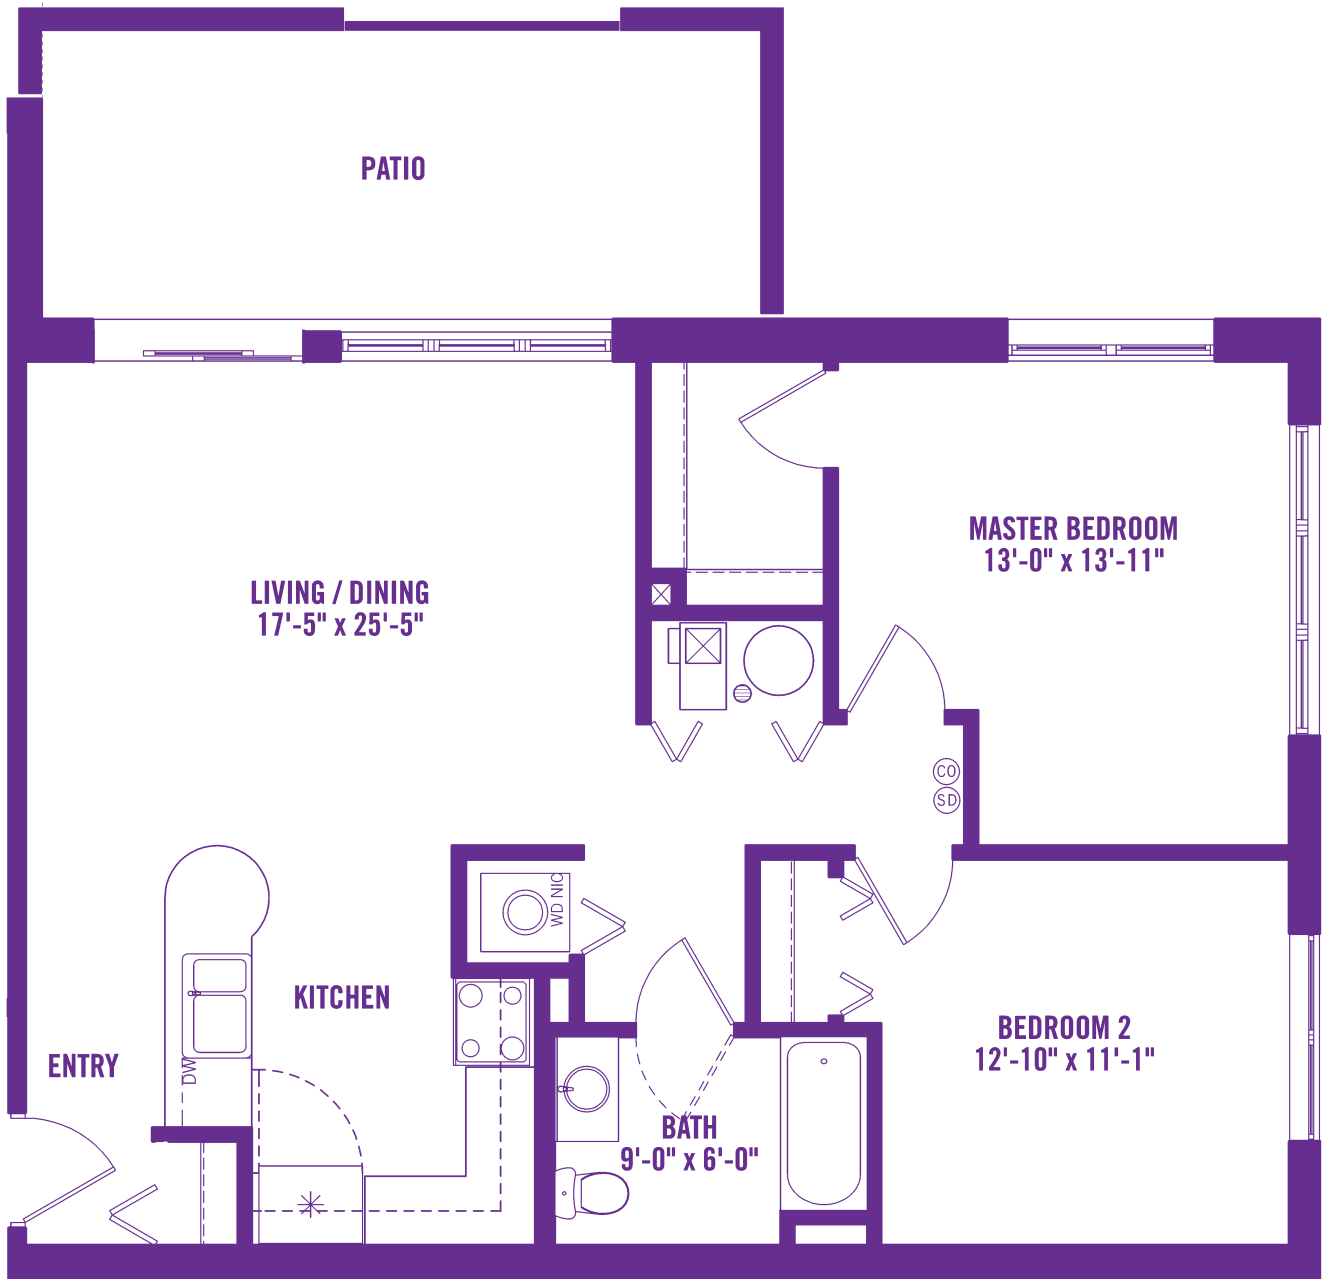

# Westhaven Park

THE NEAR WEST SIDE'S GREAT NEW NEIGHBORHOOD

Maypole • 1,171 Sq. Ft.

Sales and Marketing by AMS Realty, Inc • 312.421.0404

All dimensions and specifications are approximate and subject to change without notice.