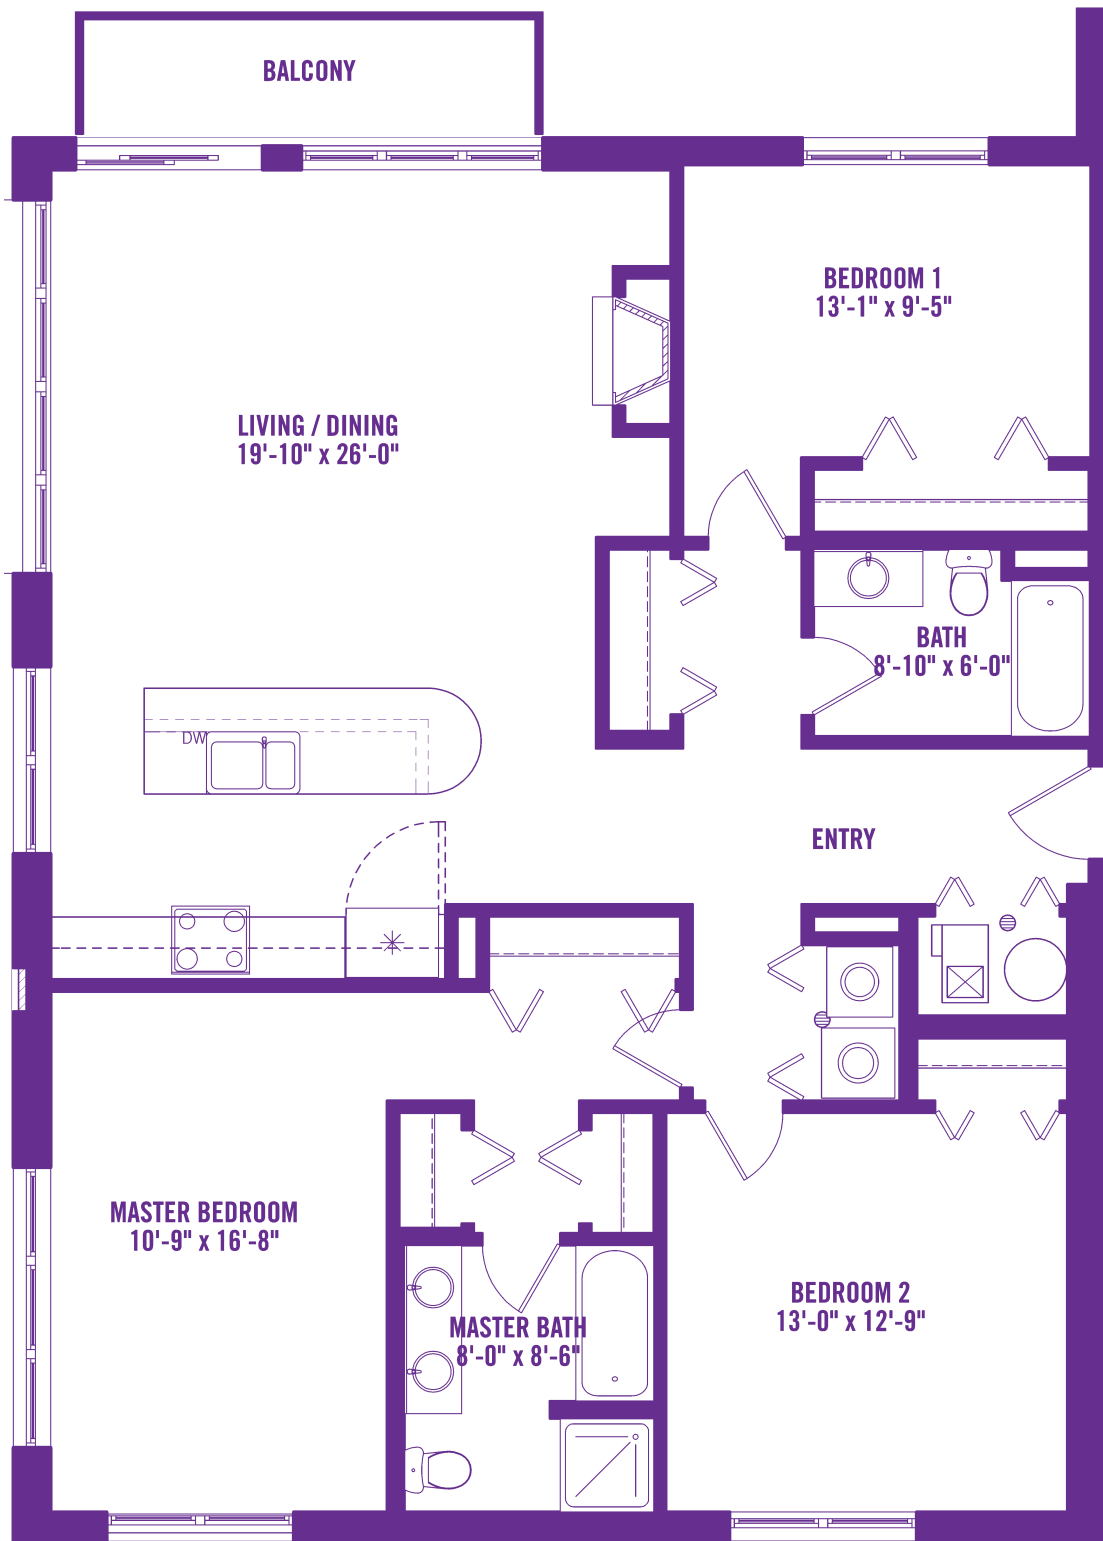

# Westhaven Park

THE NEAR WEST SIDE'S GREAT NEW NEIGHBORHOOD

Lake • 1,639 Sq. Ft.

Sales and Marketing by AMS Realty, Inc • 312.421.0404

All dimensions and specifications are approximate and subject to change without notice.