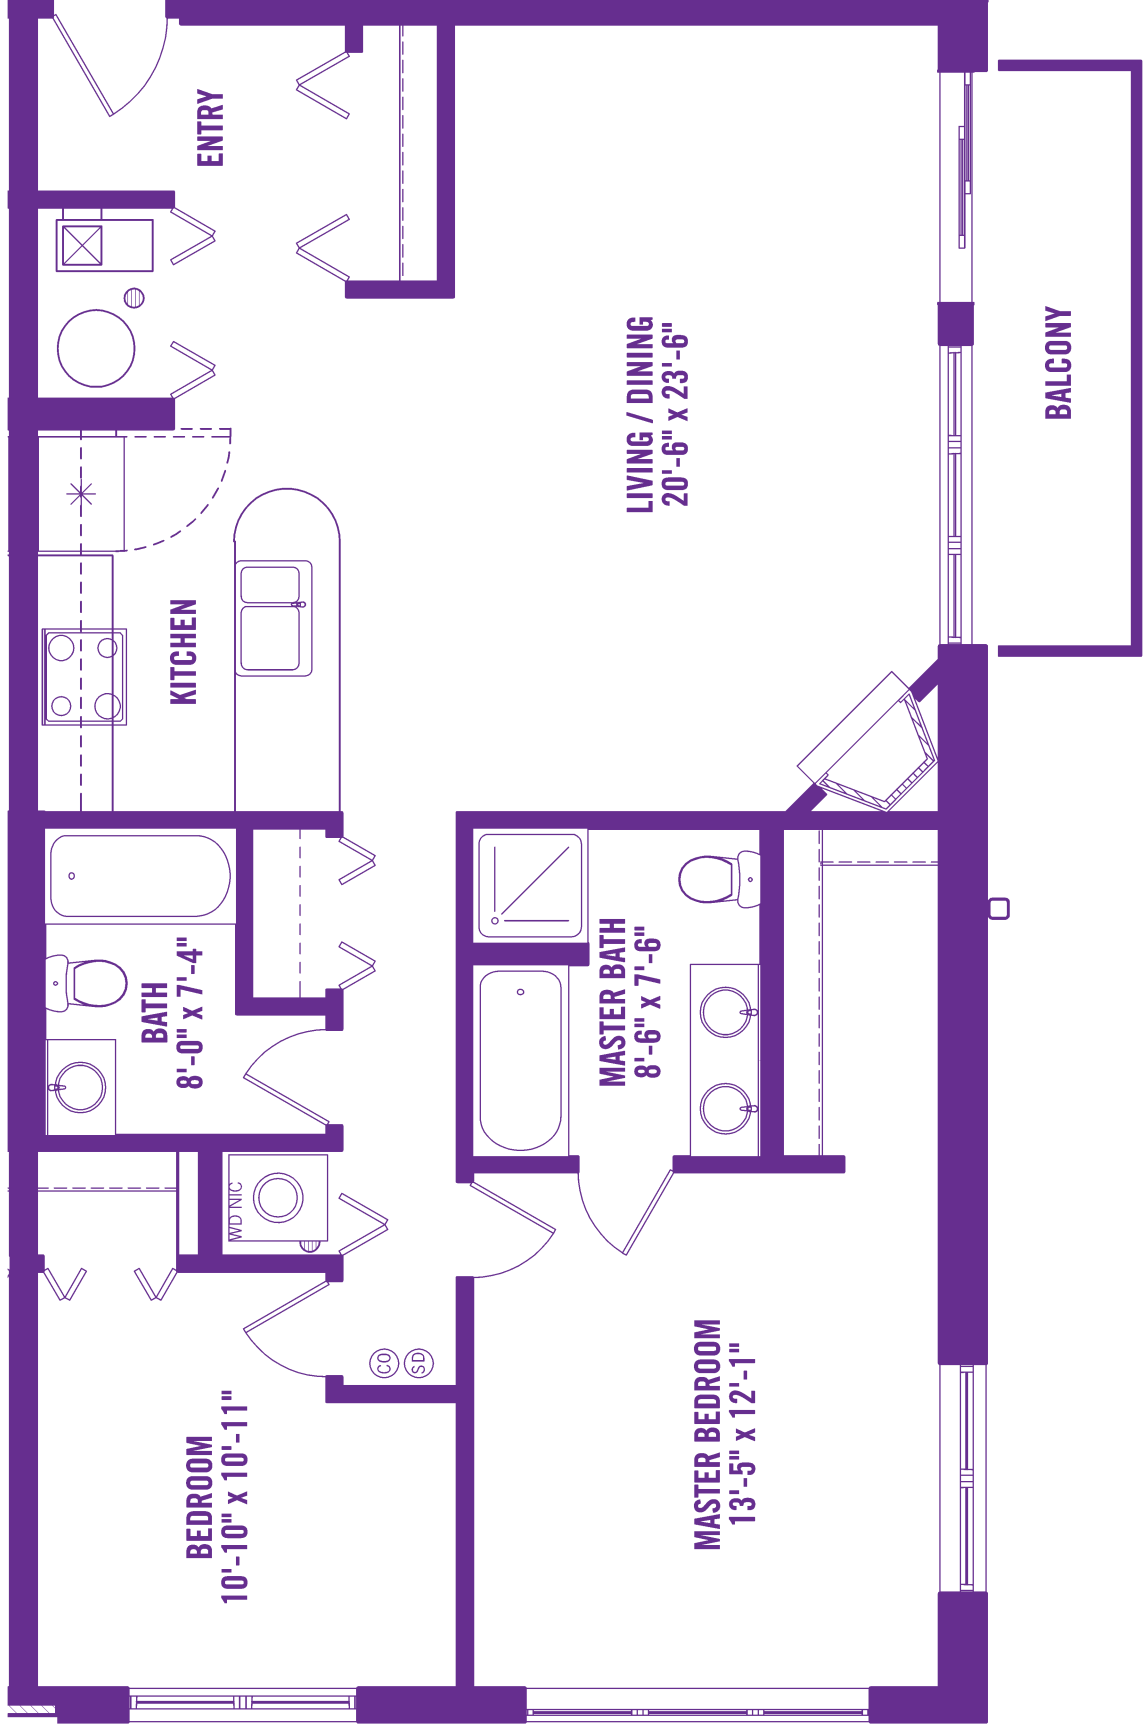

Westhaven Park

THE NEAR WEST SIDE'S GREAT NEW NEIGHBORHOOD

Hermitage Rear • 1,191 Sq. Ft.

Sales and Marketing by AMS Realty, Inc • 312.421.0404

All dimensions and specifications are approximate and subject to change without notice.