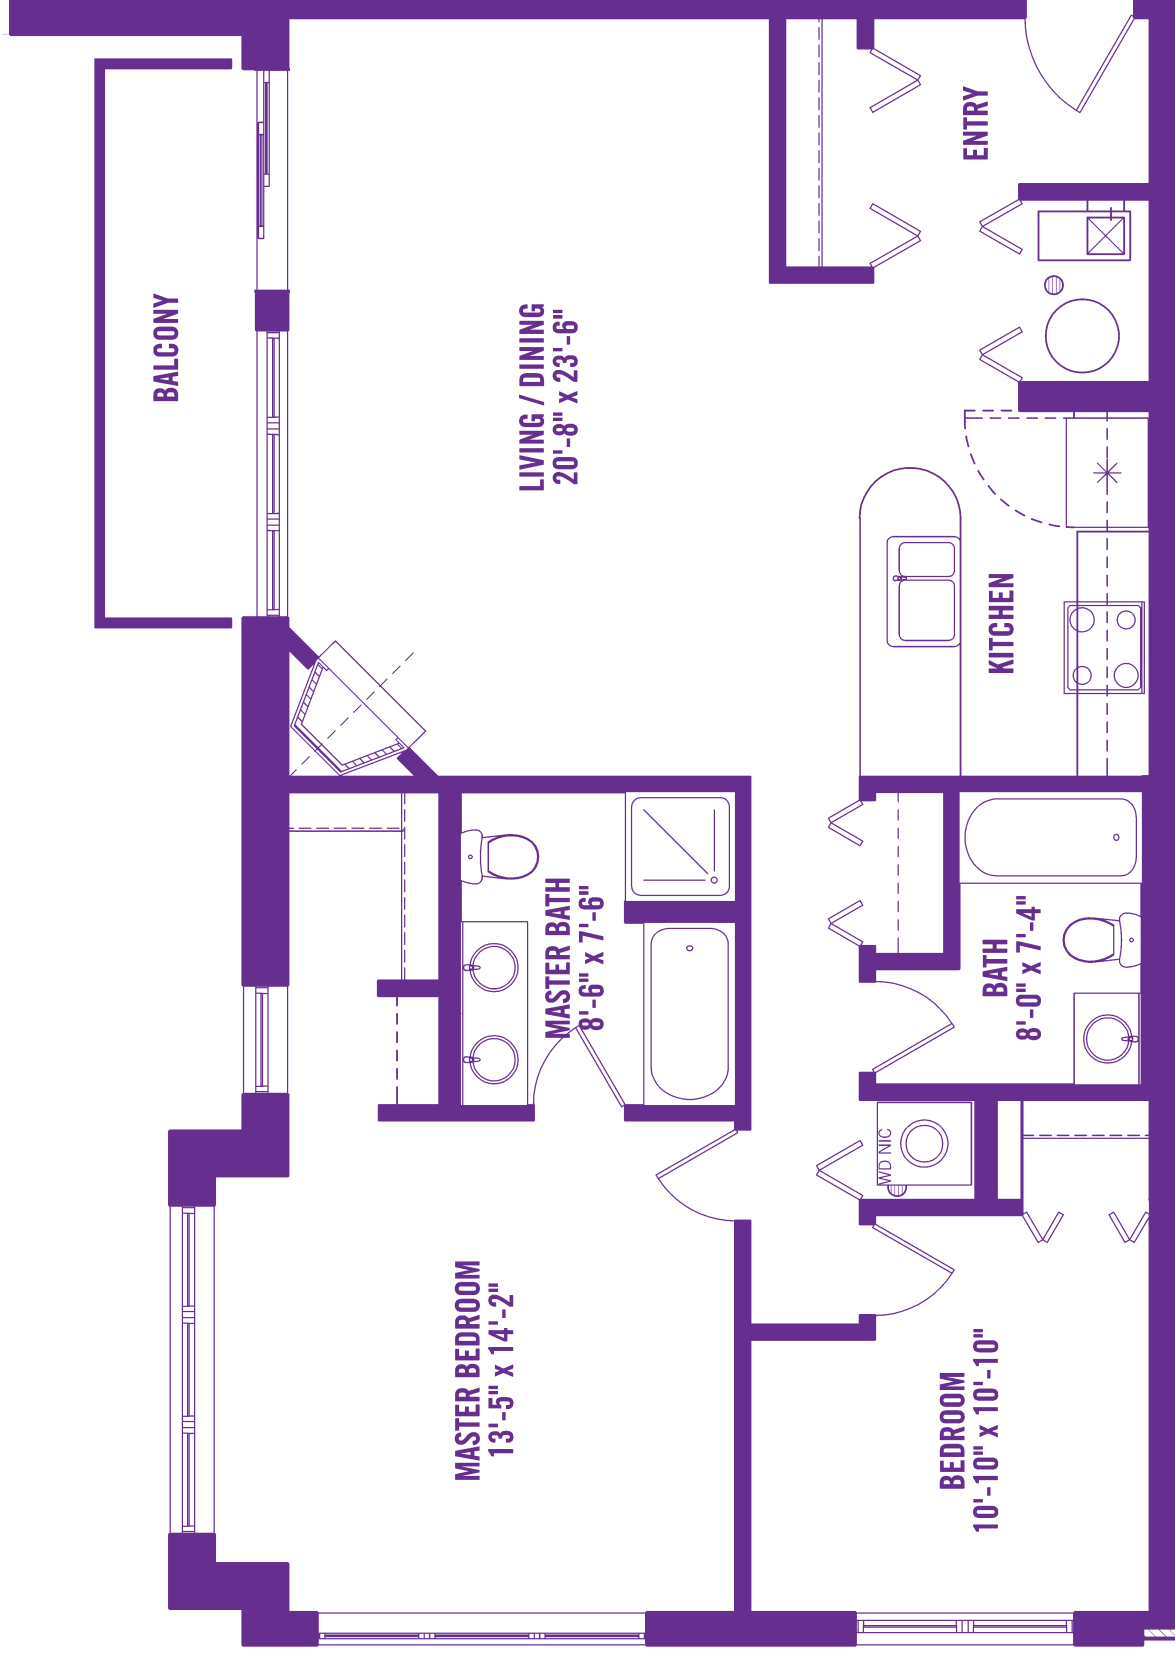

Westhaven Park

THE NEAR WEST SIDE'S GREAT NEW NEIGHBORHOOD

Hermitage Front with Bay • 1,207 Sq. Ft.

Sales and Marketing by AMS Realty, Inc • 312.421.0404

All dimensions and specifications are approximate and subject to change without notice.