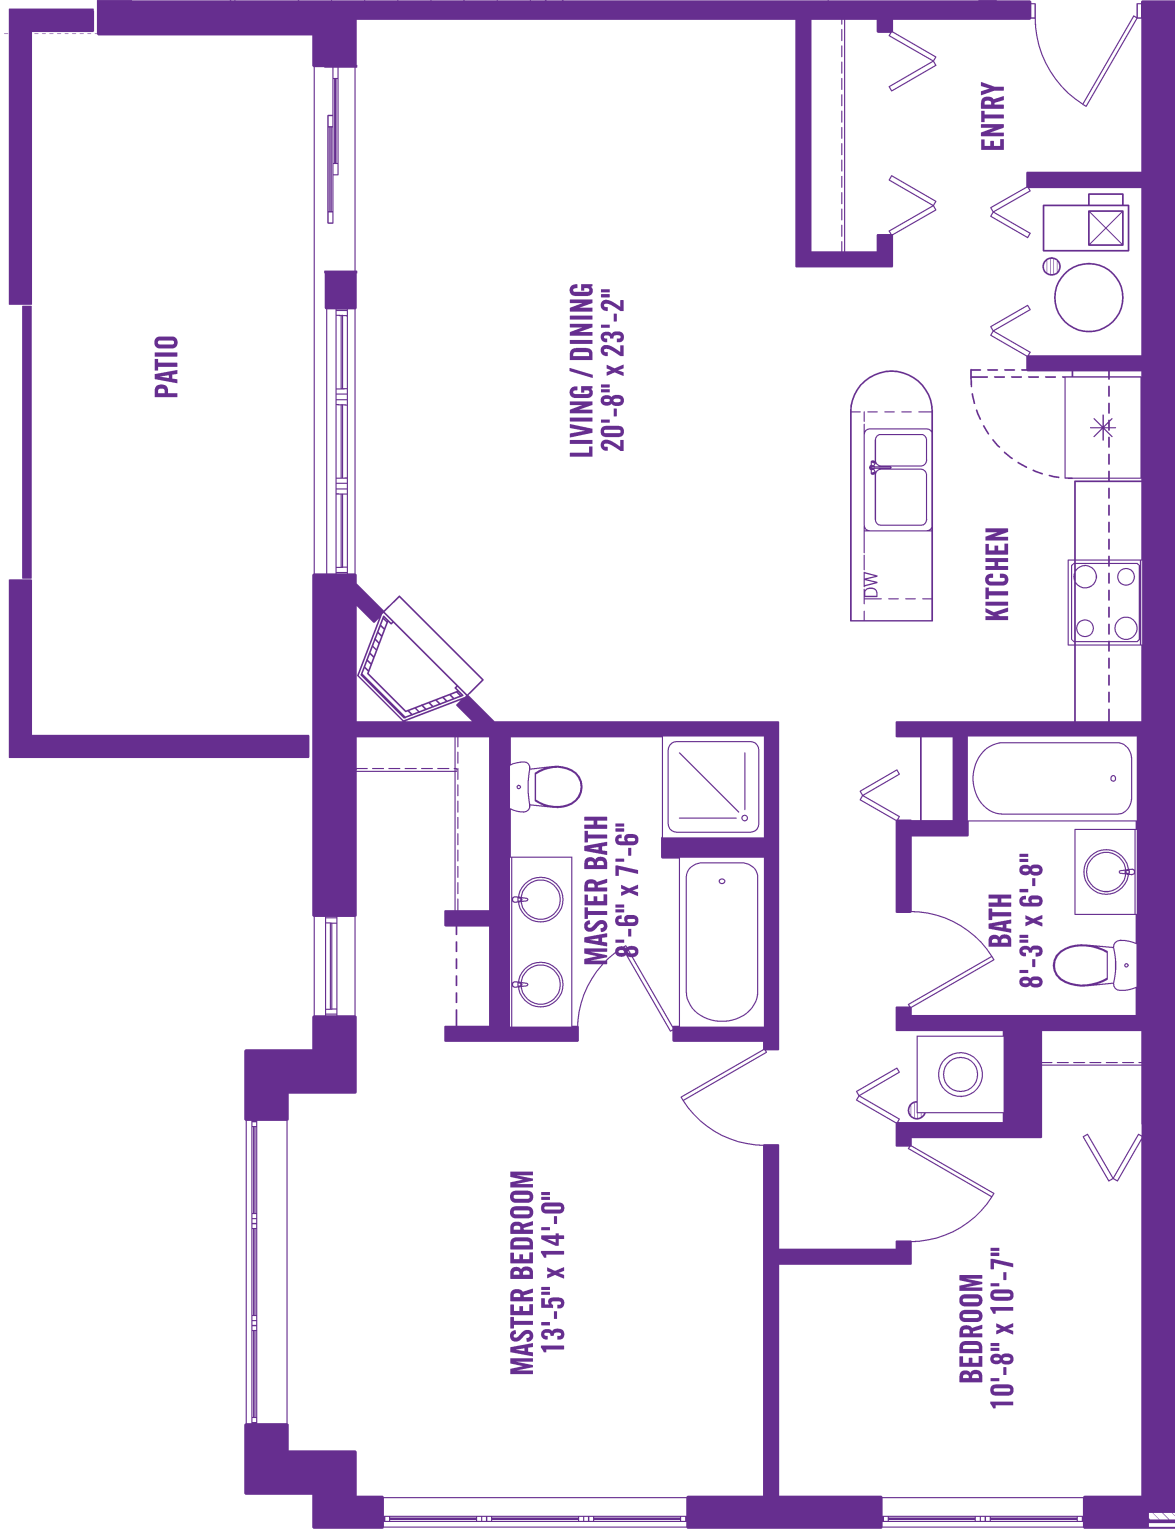

Westhaven Park

THE NEAR WEST SIDE'S GREAT NEW NEIGHBORHOOD

Hermitage with Bay • 1,348 Sq. Ft.

Sales and Marketing by AMS Realty, Inc • 312.421.0404

All dimensions and specifications are approximate and subject to change without notice.