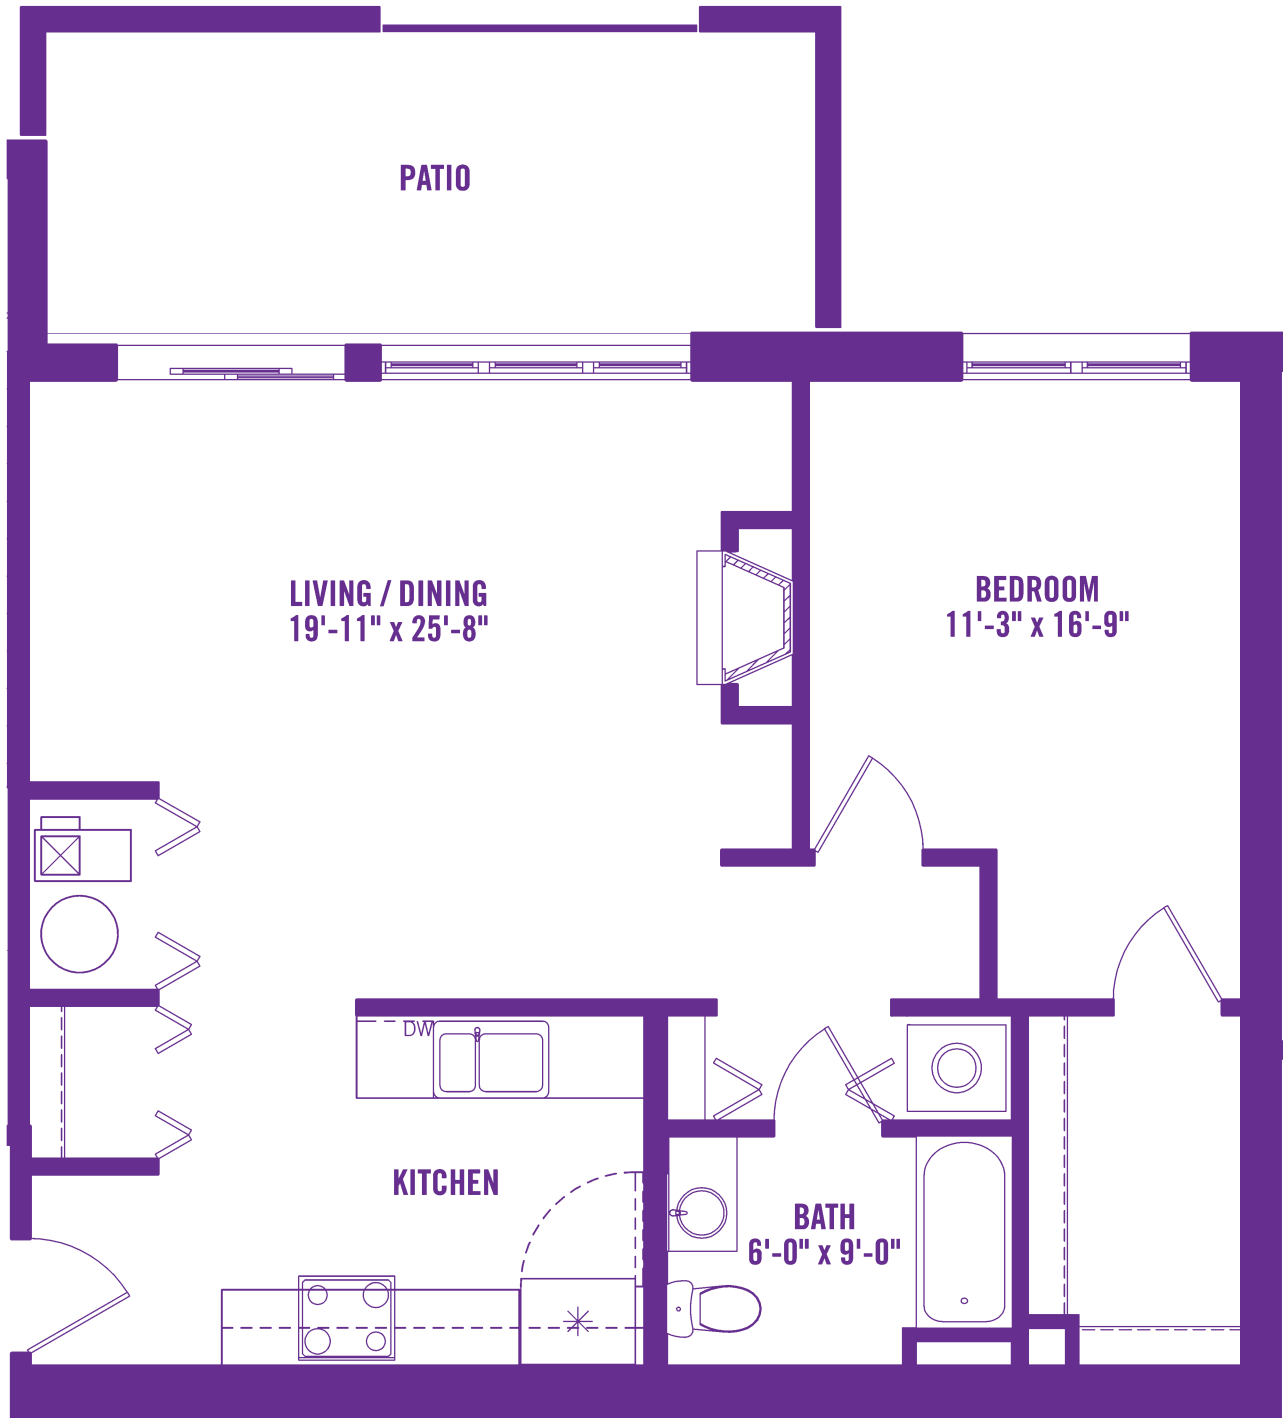

Westhaven Park

THE NEAR WEST SIDE'S GREAT NEW NEIGHBORHOOD

Bell • 1,035 Sq. Ft.

Sales and Marketing by AMS Realty, Inc • 312.421.0404

All dimensions and specifications are approximate and subject to change without notice.