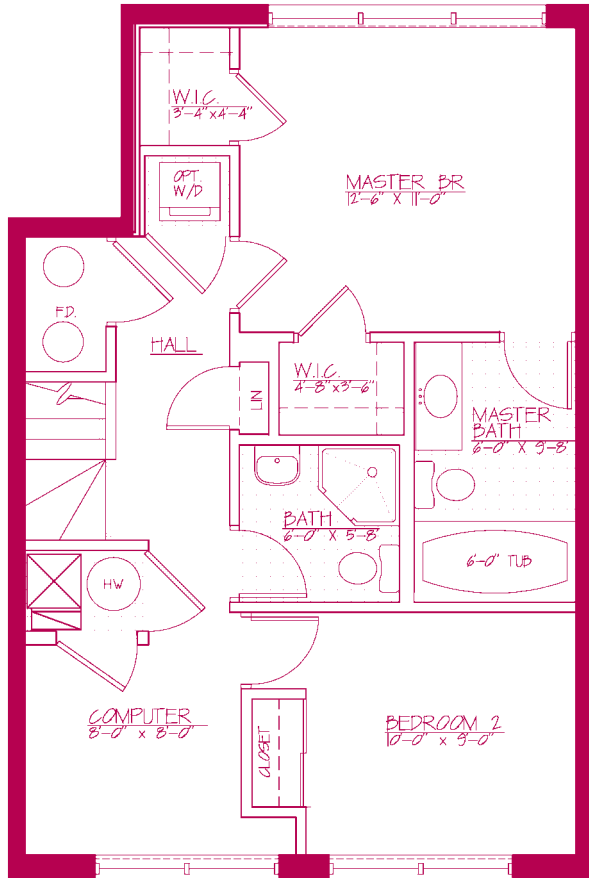

The Western

2 Bedroom Duplex + Den • 1,118 Sq. Ft.

CHICAGO'S GRAND NEW COMMUNITY

Lower Level

First Floor