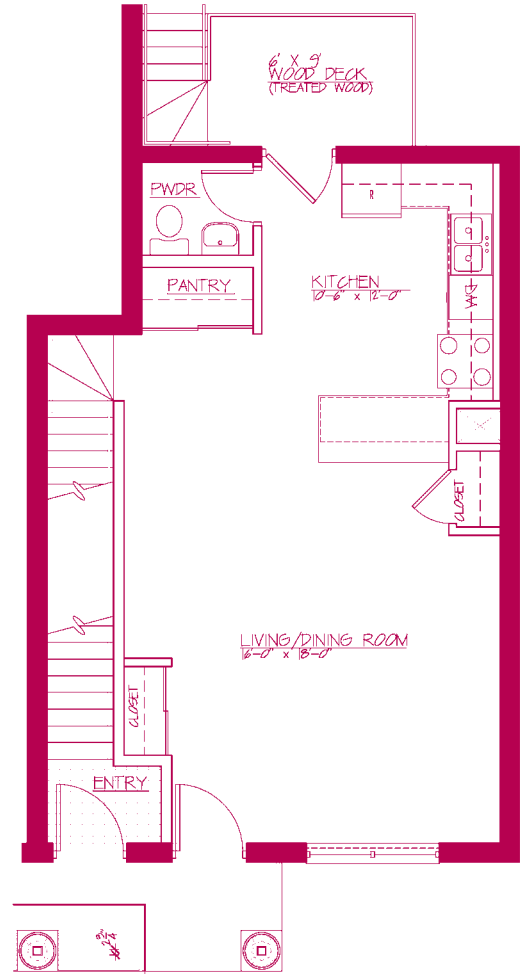

The Western

2 Bedroom Duplex + Den • 1,118 Sq. Ft.

CHICAGO'S GRAND NEW COMMUNITY

Lower Level

First Floor