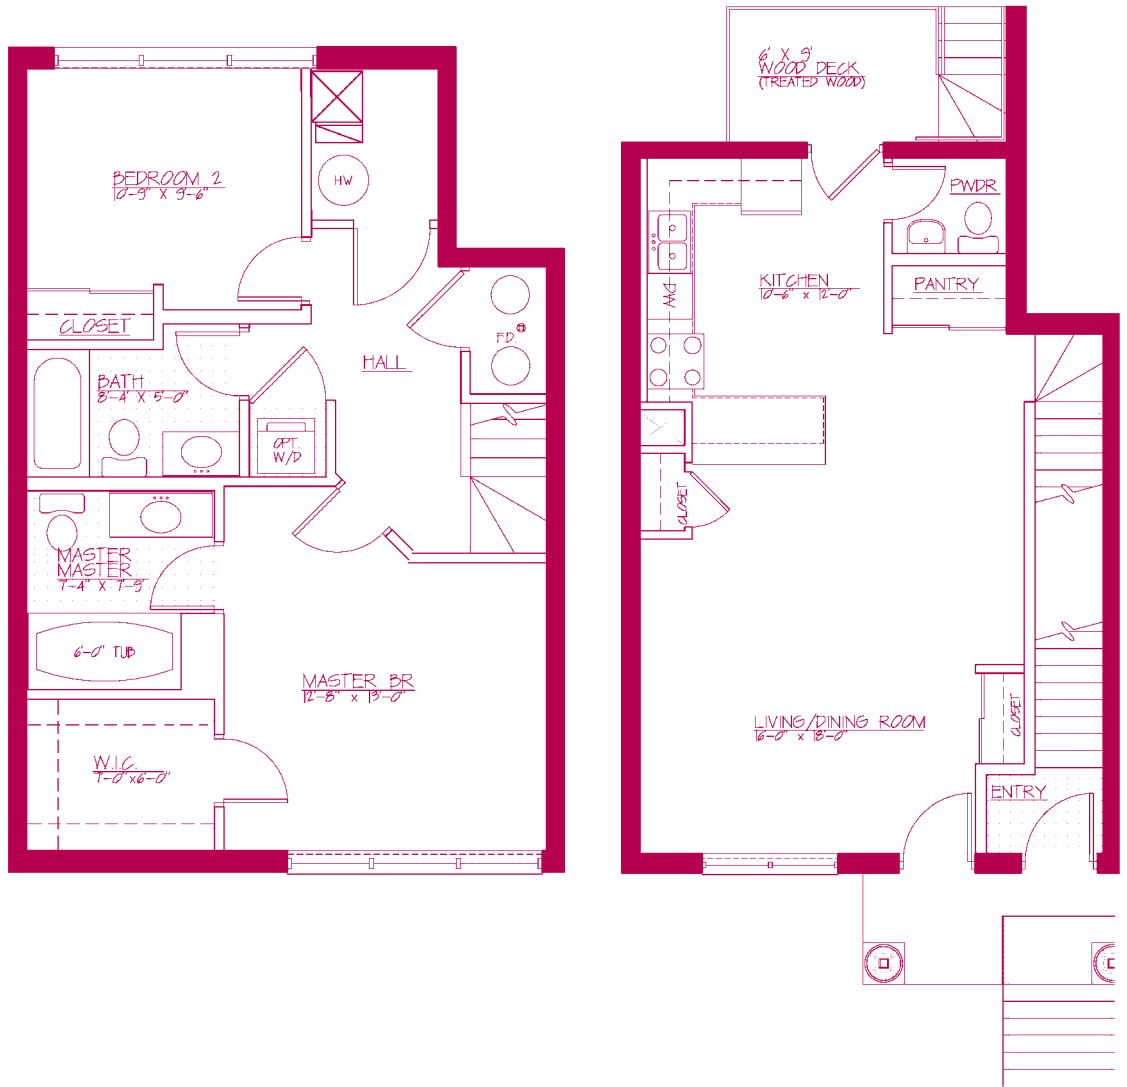

The Western I

2 Bedroom Duplex • 1,256 Sq. Ft.

CHICAGO'S GRAND NEW COMMUNITY

Lower Level

First Floor