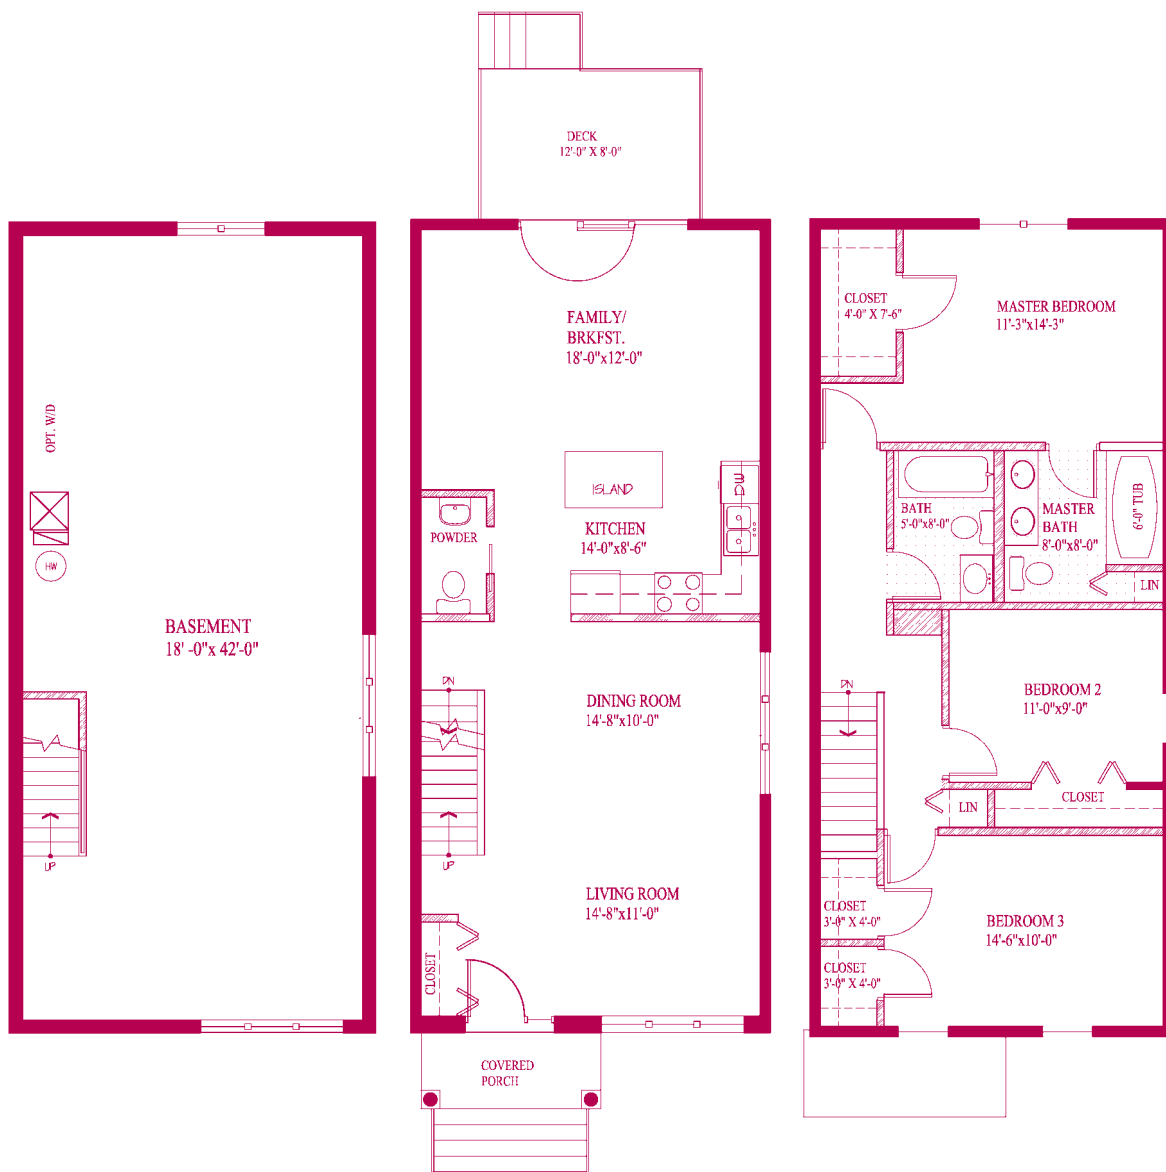

All dimensions and specifications are approximate and subject to change without notice

The West End

3 Bedroom Single Family Home • 2,317 Sq. Ft.

CHICAGO'S GRAND NEW COMMUNITY

Basement

First Floor

Second Floor

All dimension and areas shown are approximations only. Architect does not warrant the accuracy of the areas of dimensions proposed or constructed.