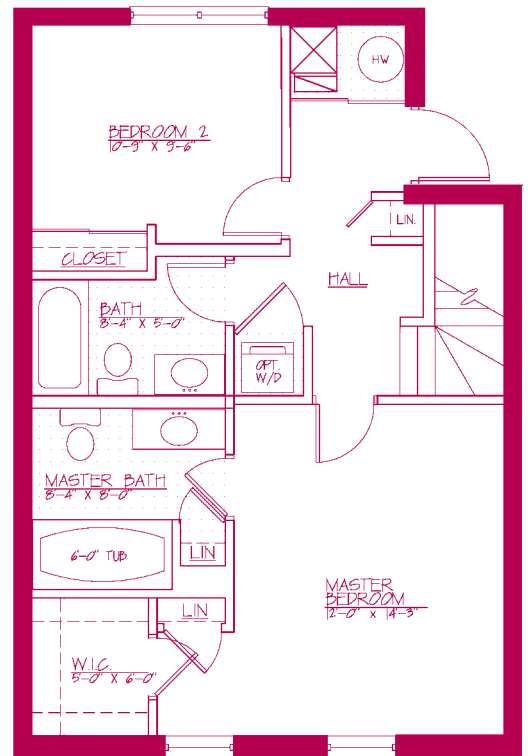

The Van Buren I

2 Bedroom Duplex • 1,170 Sq. Ft.

CHICAGO'S GRAND NEW COMMUNITY

First Floor

Second Floor