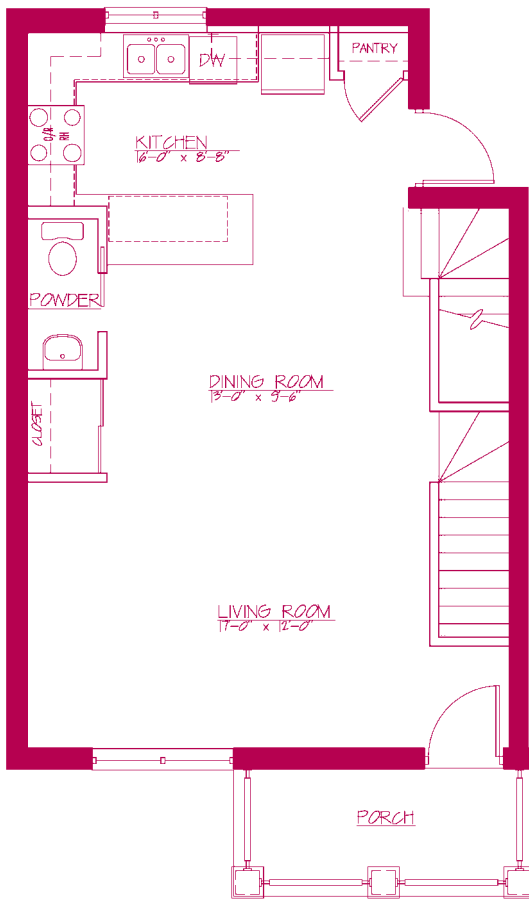

The Van Buren I

2 Bedroom Duplex • 1,170 Sq. Ft.

CHICAGO'S GRAND NEW COMMUNITY

First Floor

Second Floor