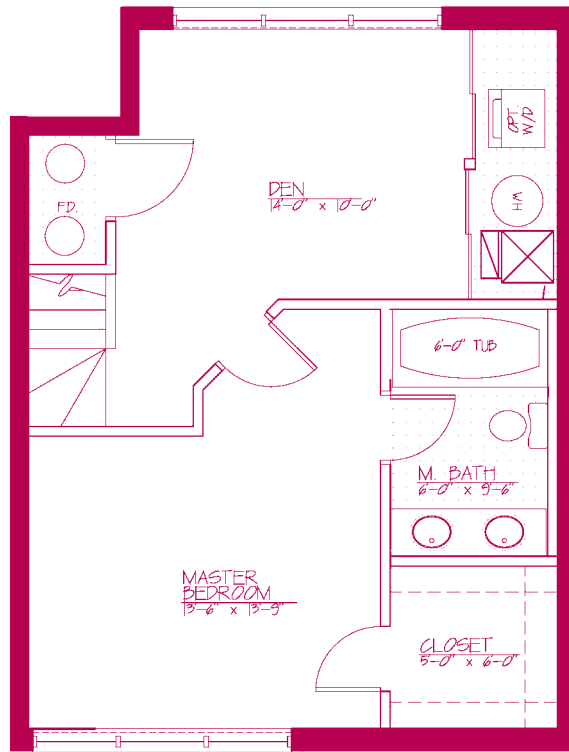

All dimensions and specifications are approximate and subject to change without notice

# The University

1 Bedroom + Den Duplex • 915 Sq. Ft.

CHICAGO'S GRAND NEW COMMUNITY

Lower Level

First Floor

All dimension and areas shown are approximations only. Architect does not warrant the accuracy of the areas of dimensions proposed or constructed.