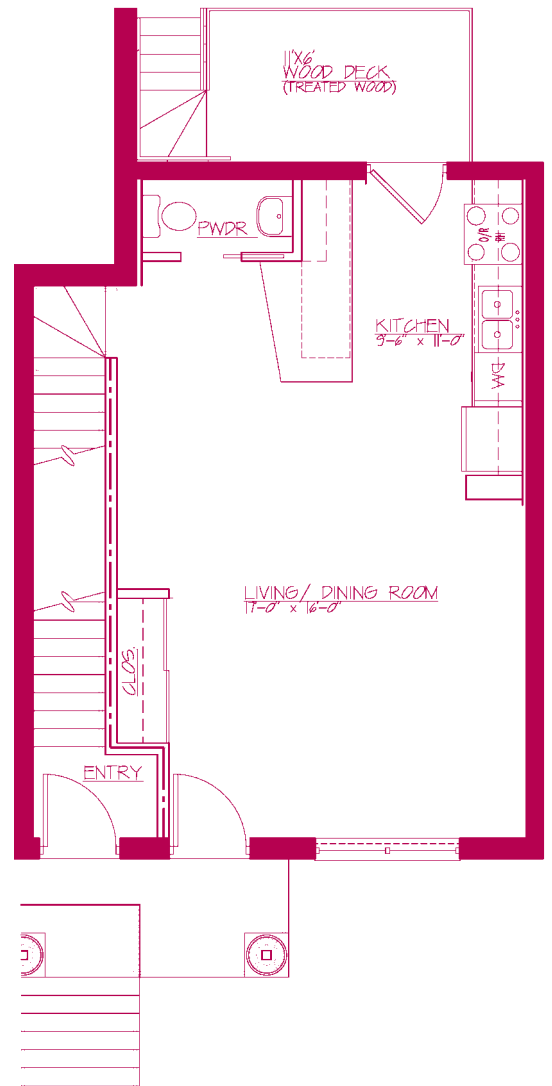

All dimensions and specifications are approximate and subject to change without notice

# The University

1 Bedroom + Den Duplex • 915 Sq. Ft.

CHICAGO'S GRAND NEW COMMUNITY

Lower Level

First Floor

All dimension and areas shown are approximations only. Architect does not warrant the accuracy of the areas of dimensions proposed or constructed.