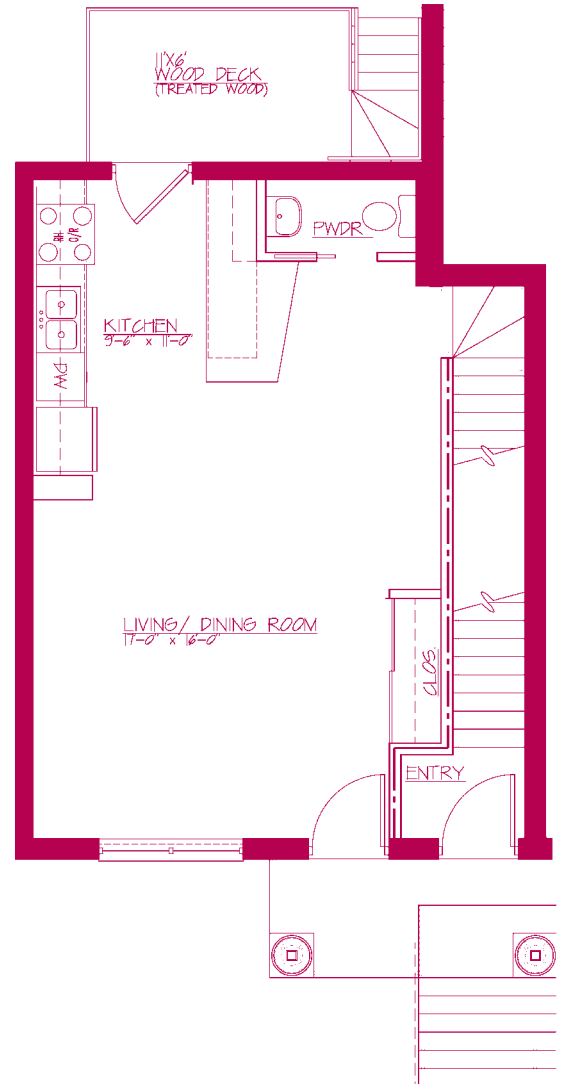

All dimensions and specifications are approximate and subject to change without notice

The University I

1 Bedroom + Den Duplex • 915 Sq. Ft.

CHICAGO'S GRAND NEW COMMUNITY

Lower Level

First Floor

All dimension and areas shown are approximations only. Architect does not warrant the accuracy of the areas of dimensions proposed or constructed.