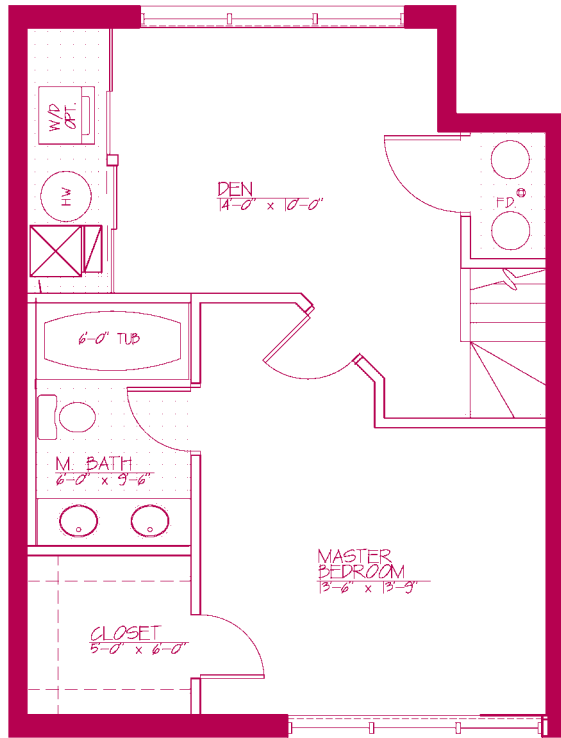

All dimensions and specifications are approximate and subject to change without notice

The University I

1 Bedroom + Den Duplex • 915 Sq. Ft.

CHICAGO'S GRAND NEW COMMUNITY

Lower Level

First Floor

All dimension and areas shown are approximations only. Architect does not warrant the accuracy of the areas of dimensions proposed or constructed.