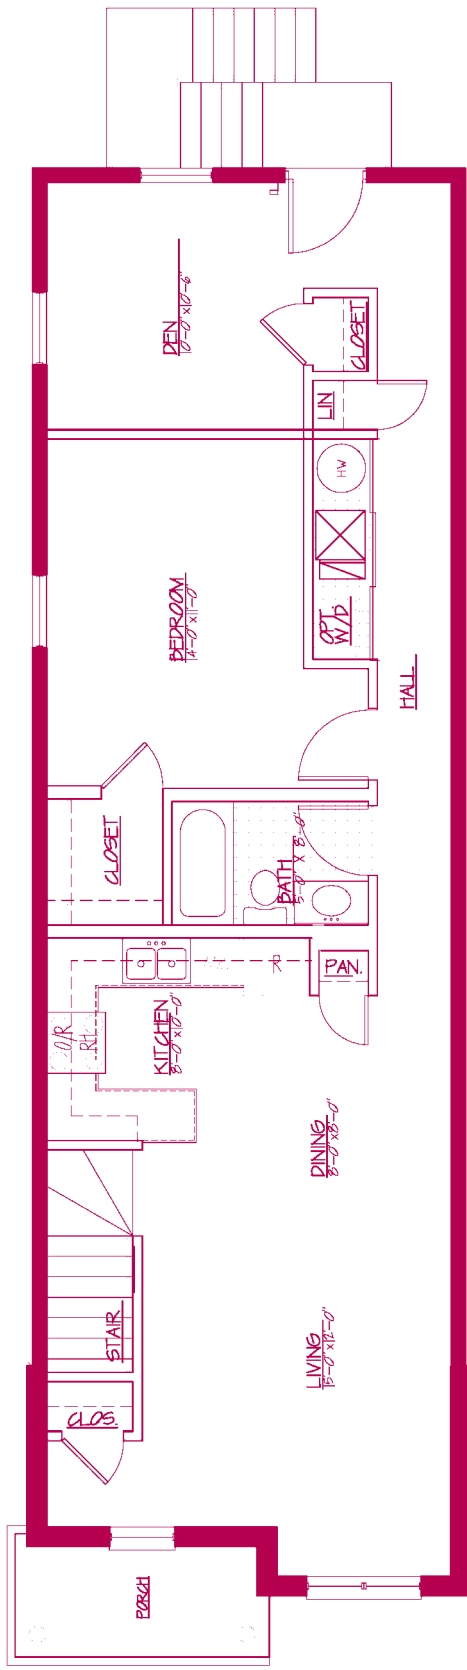

All dimensions and specifications are approximate and subject to change without notice

CHICAGO'S GRAND NEW COMMUNITY

The Monroe

1 Bedroom + Den • 930 Sq. Ft.

All dimension and areas shown are approximations only. Architect does not warrant the accuracy of the areas of dimensions proposed or constructed.