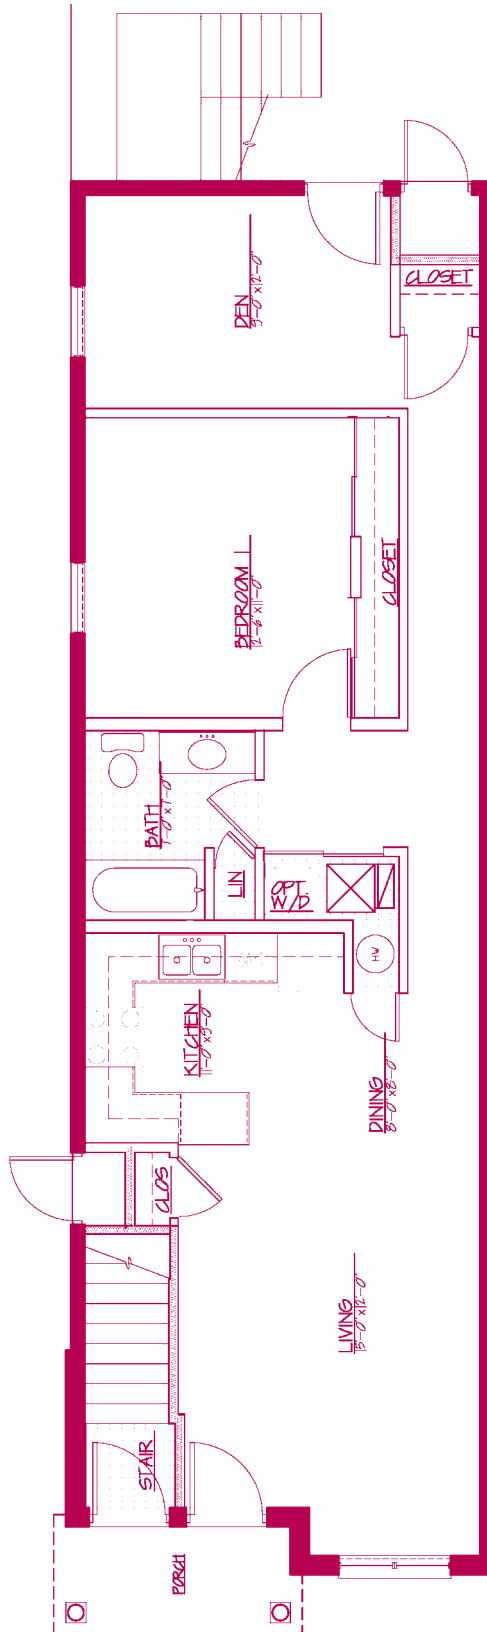

All dimensions and specifications are approximate and subject to change without notice

CHICAGO'S GRAND NEW COMMUNITY

The Monroe I

1 Bedroom + Den • 845 Sq. Ft.

All dimension and areas shown are approximations only. Architect does not warrant the accuracy of the areas of dimensions proposed or constructed.