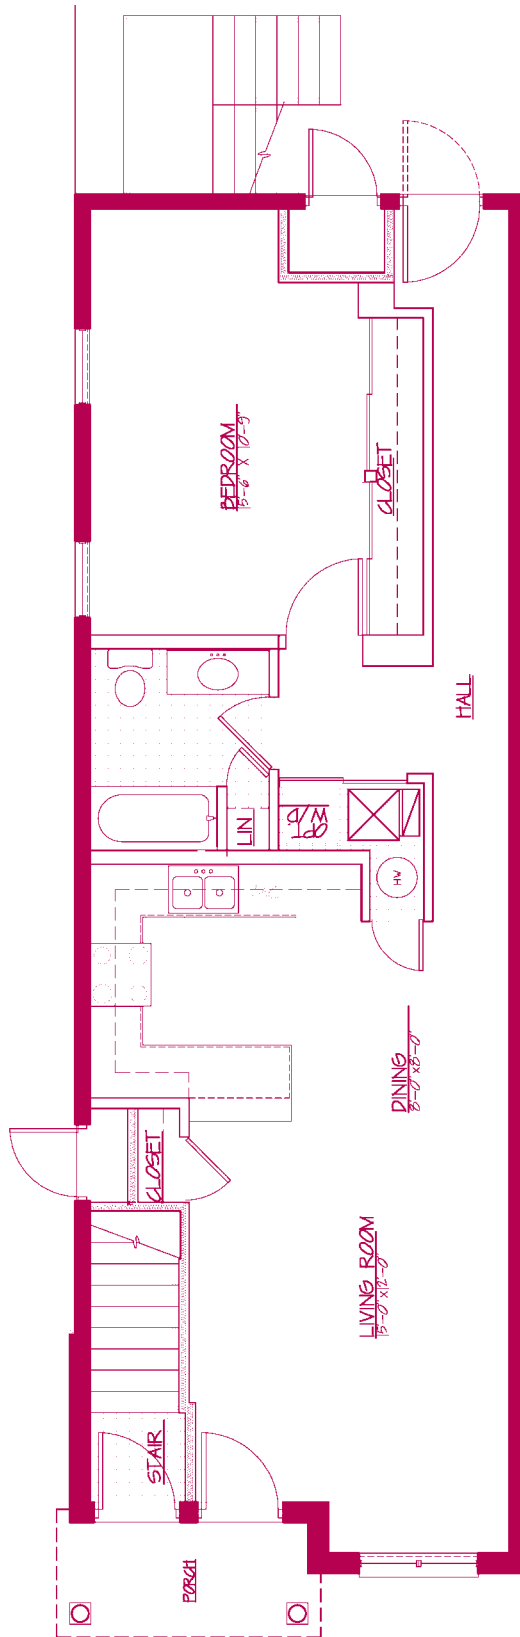

All dimensions and specifications are approximate and subject to change without notice

CHICAGO'S GRAND NEW COMMUNITY

The Madison I

1 Bedroom • 778 Sq. Ft.

All dimension and areas shown are approximations only. Architect does not warrant the accuracy of the areas of dimensions proposed or constructed.