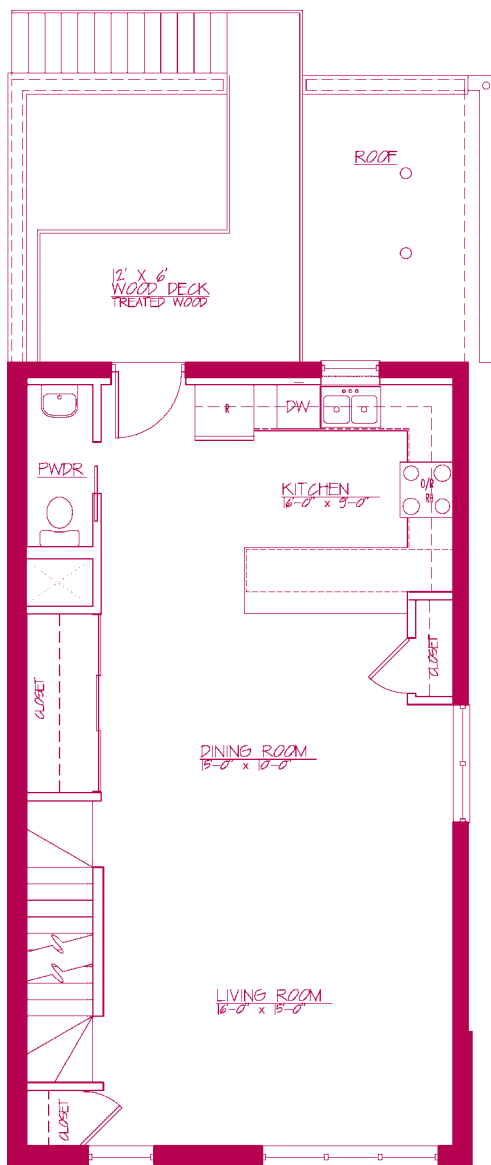

All dimensions and specifications are approximate and subject to change without notice

The Illinois I

3 Bedroom Duplex • 1,366 Sq. Ft.

CHICAGO'S GRAND NEW COMMUNITY

First Floor

Second Floor

All dimension and areas shown are approximations only. Architect does not warrant the accuracy of the areas of dimensions proposed or constructed.