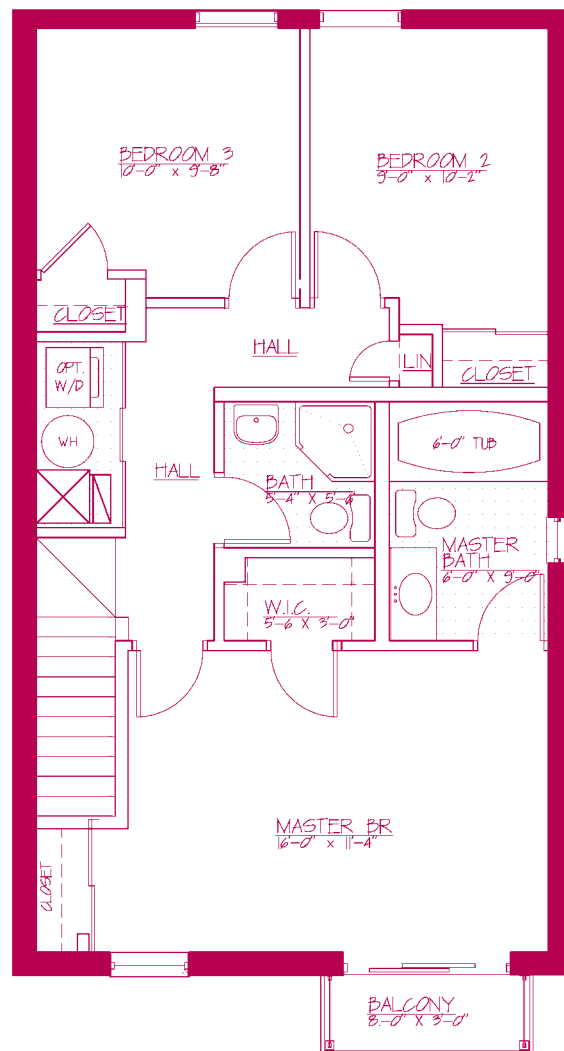

All dimensions and specifications are approximate and subject to change without notice

The Illinois I

3 Bedroom Duplex • 1,366 Sq. Ft.

CHICAGO'S GRAND NEW COMMUNITY

First Floor

Second Floor

All dimension and areas shown are approximations only. Architect does not warrant the accuracy of the areas of dimensions proposed or constructed.