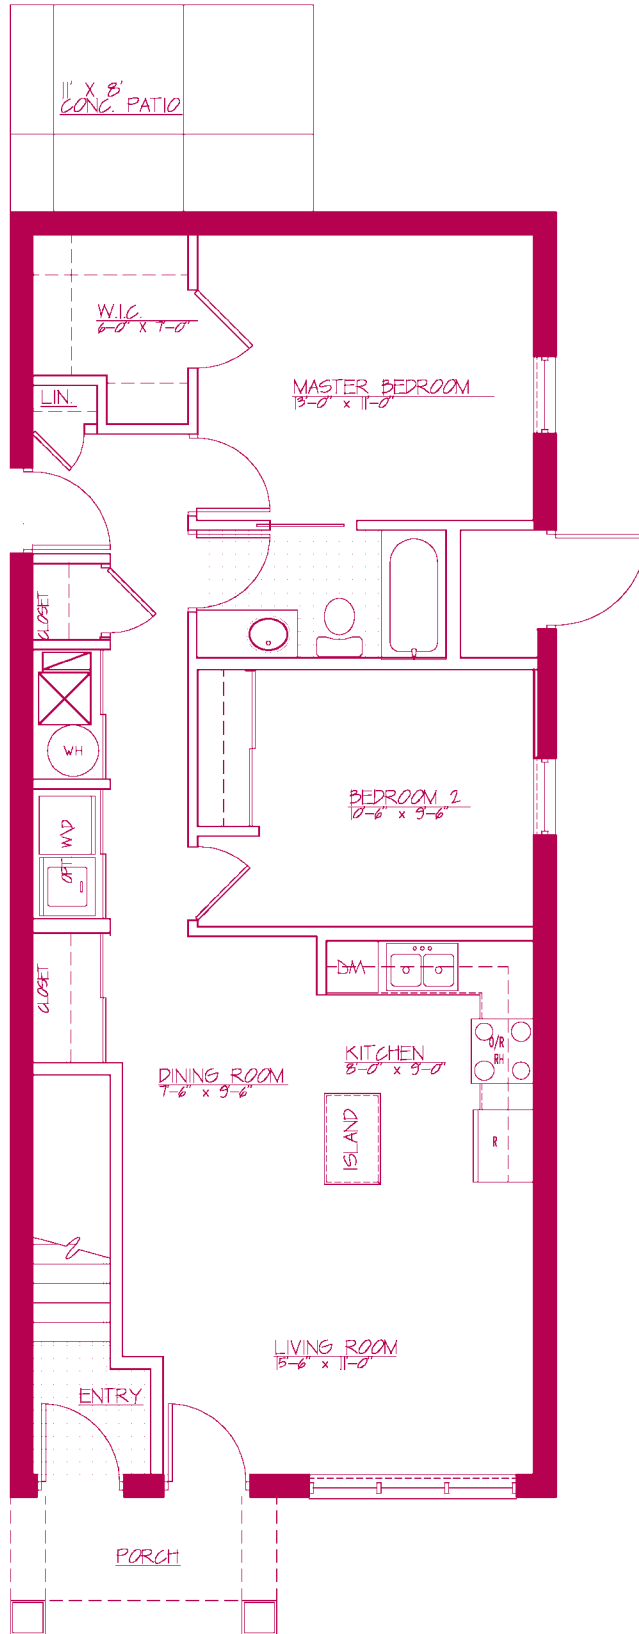

All dimensions and specifications are approximate and subject to change without notice

The Eisenhower

2 Bedroom • 872 Sq. Ft.

CHICAGO'S GRAND NEW COMMUNITY

All dimension and areas shown are approximations only. Architect does not warrant the accuracy of the areas of dimensions proposed or constructed.