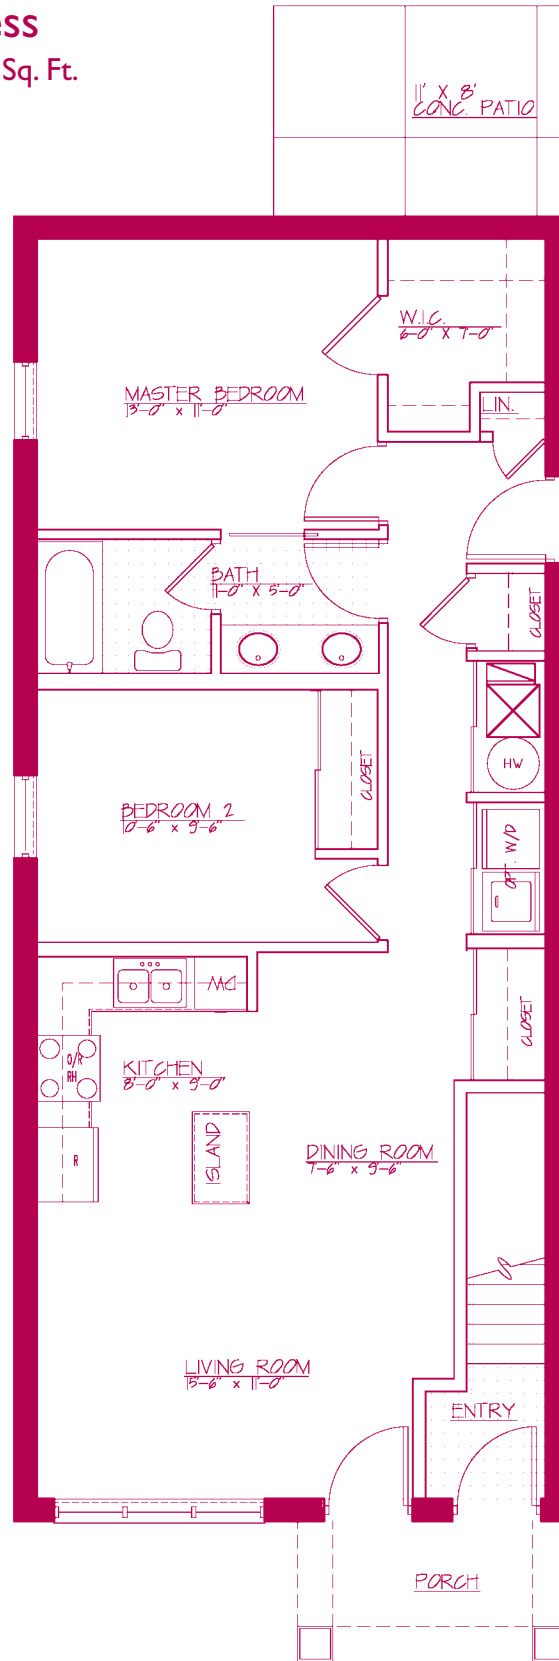

All dimensions and specifications are approximate and subject to change without notice

CHICAGO'S GRAND NEW COMMUNITY

## The Congress

2 Bedroom • 872 Sq. Ft.

All dimension and areas shown are approximations only. Architect does not warrant the accuracy of the areas of dimensions proposed or constructed.