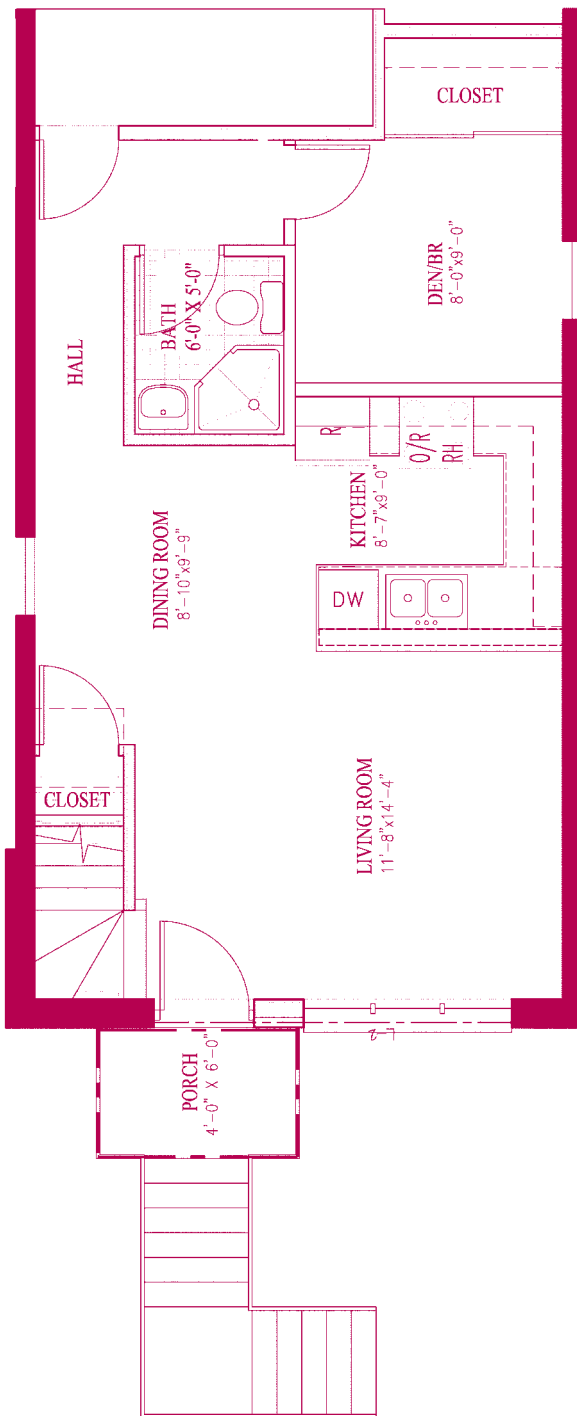

All dimensions and specifications are approximate and subject to change without notice

The Boulevard

2 Bedroom + Den Duplex • 1,104 Sq. Ft.

CHICAGO'S GRAND NEW COMMUNITY

First Floor

Second Floor

All dimension and areas shown are approximations only. Architect does not warrant the accuracy of the areas of dimensions proposed or constructed.