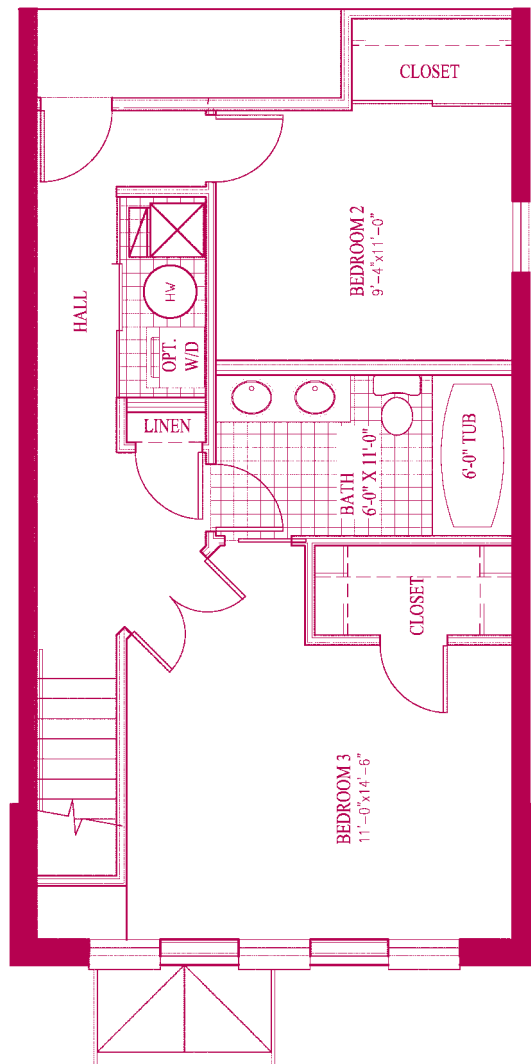

All dimensions and specifications are approximate and subject to change without notice

The Boulevard

2 Bedroom + Den Duplex • 1,104 Sq. Ft.

CHICAGO'S GRAND NEW COMMUNITY

First Floor

Second Floor

All dimension and areas shown are approximations only. Architect does not warrant the accuracy of the areas of dimensions proposed or constructed.