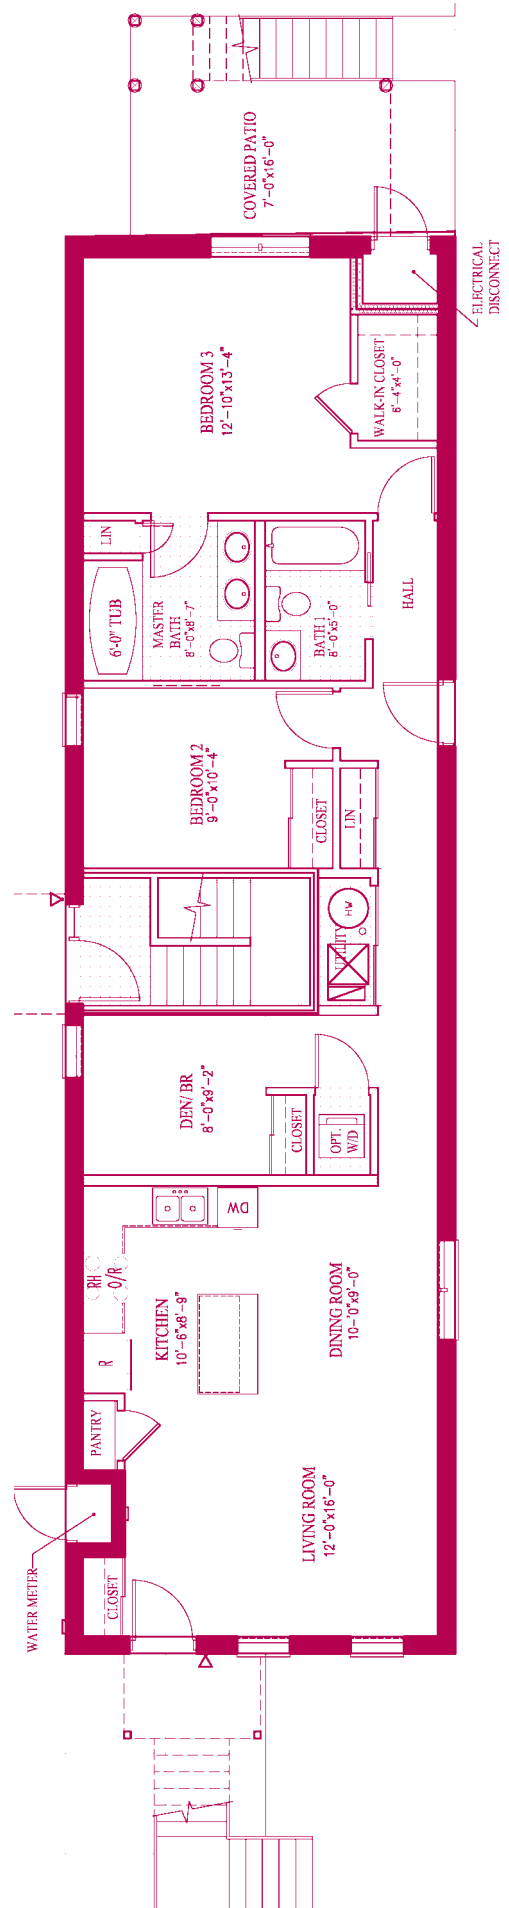

All dimensions and specifications are approximate and subject to change without notice

# The Boulevard I

2 Bedroom + Den • 1,118 Sq. Ft.

CHICAGO'S GRAND NEW COMMUNITY

All dimension and areas shown are approximations only. Architect does not warrant the accuracy of the areas of dimensions proposed or constructed.