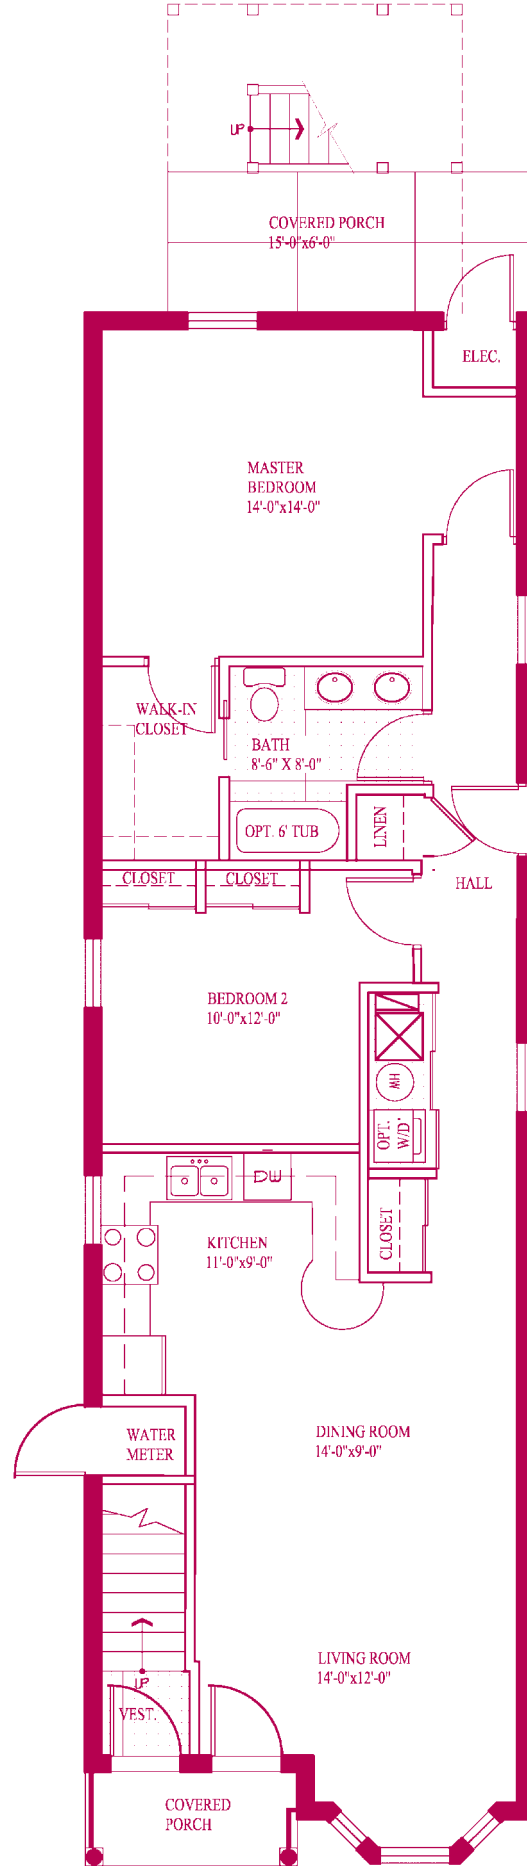

All dimensions and specifications are approximate and subject to change without notice

CHICAGO'S GRAND NEW COMMUNITY

### The Adams 2 Bedroom • 1,013 Sq. Ft.

All dimension and areas shown are approximations only. Architect does not warrant the accuracy of the areas of dimensions proposed or constructed.