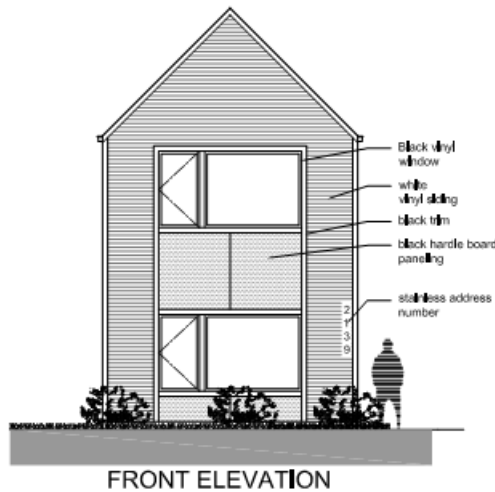

Townhouse & Onsite Amenities

- 3 Bedrooms
- 2 Baths
- Private yards
- In-unit washer / dryer
 - Energy Star
- One parking space per unit

Two-story Single-family Townhomes

2139 W Gladys Ave

Chicago

Illinois

1 Site Plan
P01 Scale: 3/32" = 1'-0"

Two-story Single-family Townhomes

2139 W Gladys Ave

Chicago

Illinois

1 1st Floor Plan
P02 Scale: 3/16" = 1'-0"

Two-story Single-family Townhomes

2139 W Gladys Ave