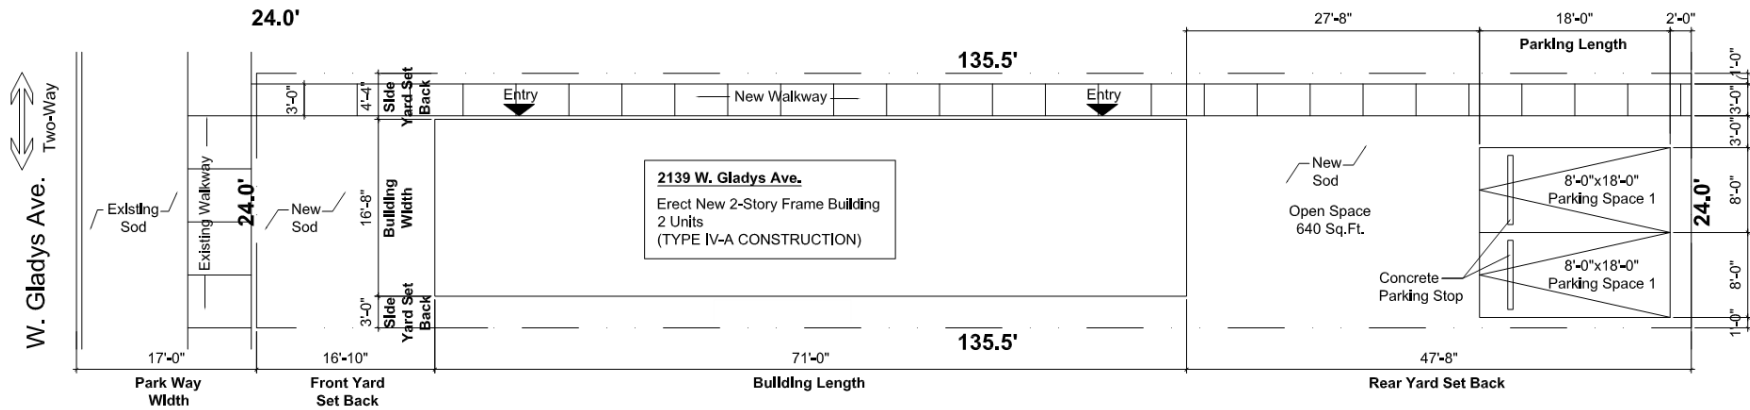

Townhouse & Onsite Amenities

- 3 Bedrooms
- 2 Baths
- Private yards
- In-unit washer / dryer
 - Energy Star
- One parking space per unit

Two-story Single-family Townhomes

2139 W Gladys Ave

Chicago

Illinois

1 Site Plan
P01 Scale: 3/32" = 1'-0"

Two-story Single-family Townhomes

2139 W Gladys Ave

Chicago

Illinois

1 1st Floor Plan
P02 Scale: 3/16" = 1'-0"

Two-story Single-family Townhomes

2139 W Gladys Ave

Chicago

Illinois

1 2nd Floor Plan
P03 Scale: 3/16" = 1'-0" 