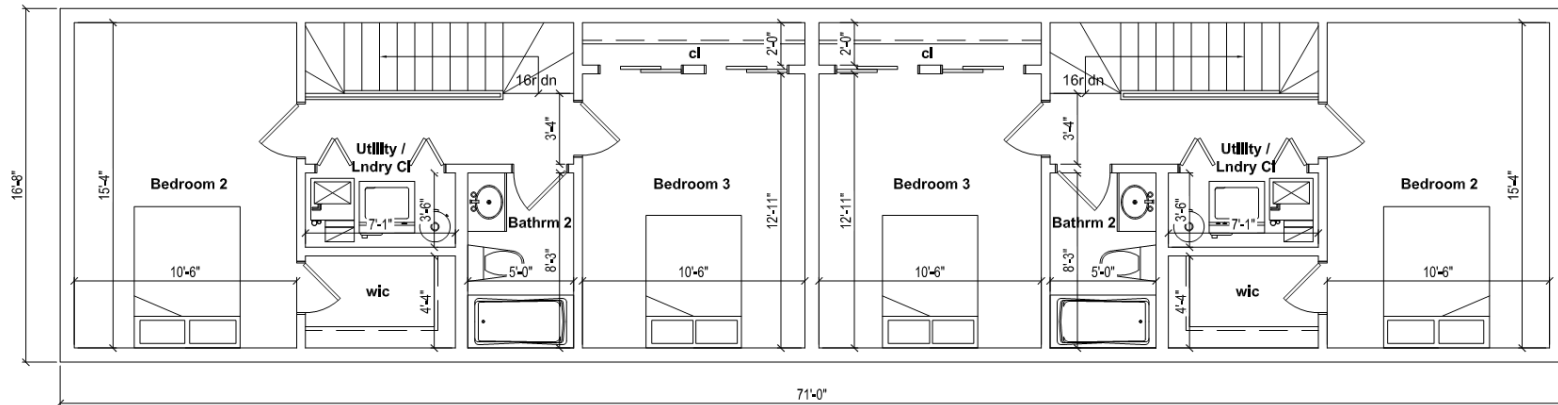

1 Site Plan
P01 Scale: 3/32" = 1'-0"

Two-story Single-family Townhomes

2139 W Gladys Ave

Chicago

Illinois

1 1st Floor Plan
P02 Scale: 3/16" = 1'-0"

Two-story Single-family Townhomes

2139 W Gladys Ave

Chicago

Illinois

1 2nd Floor Plan
P03 Scale: 3/16" = 1'-0" 