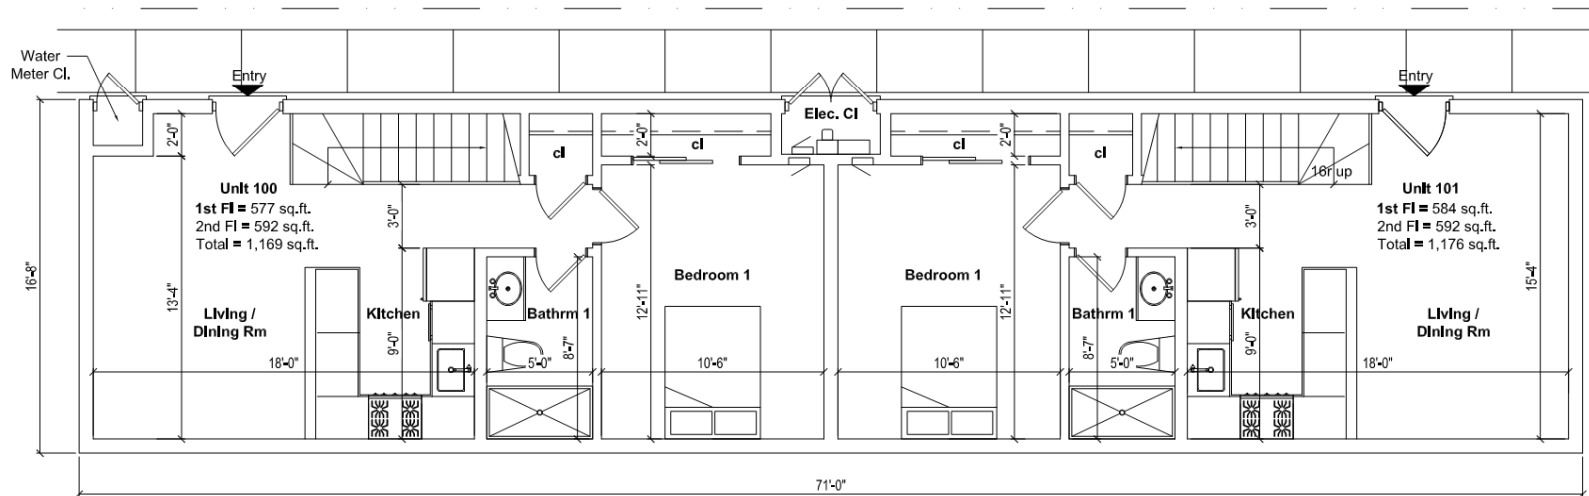

1 Site Plan
P01 Scale: 3/32" = 1'-0"

Two-story Single-family Townhomes

2139 W Gladys Ave

Chicago

Illinois

1 1st Floor Plan
P02 Scale: 3/16" = 1'-0"

Two-story Single-family Townhomes

2139 W Gladys Ave

Chicago

Illinois

1 2nd Floor Plan
P03 Scale: 3/16" = 1'-0" 