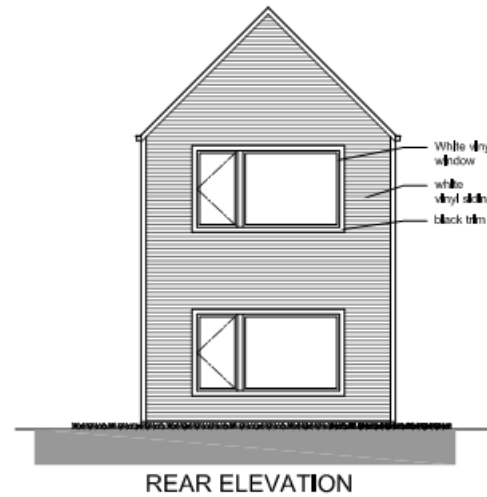

Townhouse & Onsite Amenities

- 3 Bedrooms
- 2 Baths
- Private yards
- In-unit washer / dryer
 - Energy Star
- One parking space per unit

Two-story Single-family Townhomes

2139 W Gladys Ave

Chicago

Illinois

1 Site Plan
P01 Scale: 3/32" = 1'-0"

Two-story Single-family Townhomes

2139 W Gladys Ave

Chicago

Illinois

1 1st Floor Plan
P02 Scale: 3/16" = 1'-0"

Two-story Single-family Townhomes

2139 W Gladys Ave